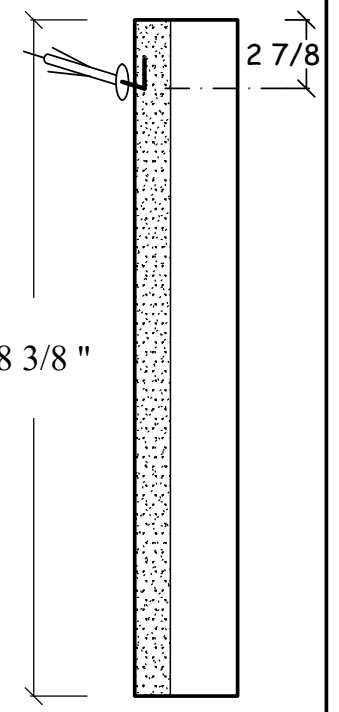

Mounting bracket Detail

64"oc
suggested
mounting
height

Finish floor

front view

4 5/16 "

side view