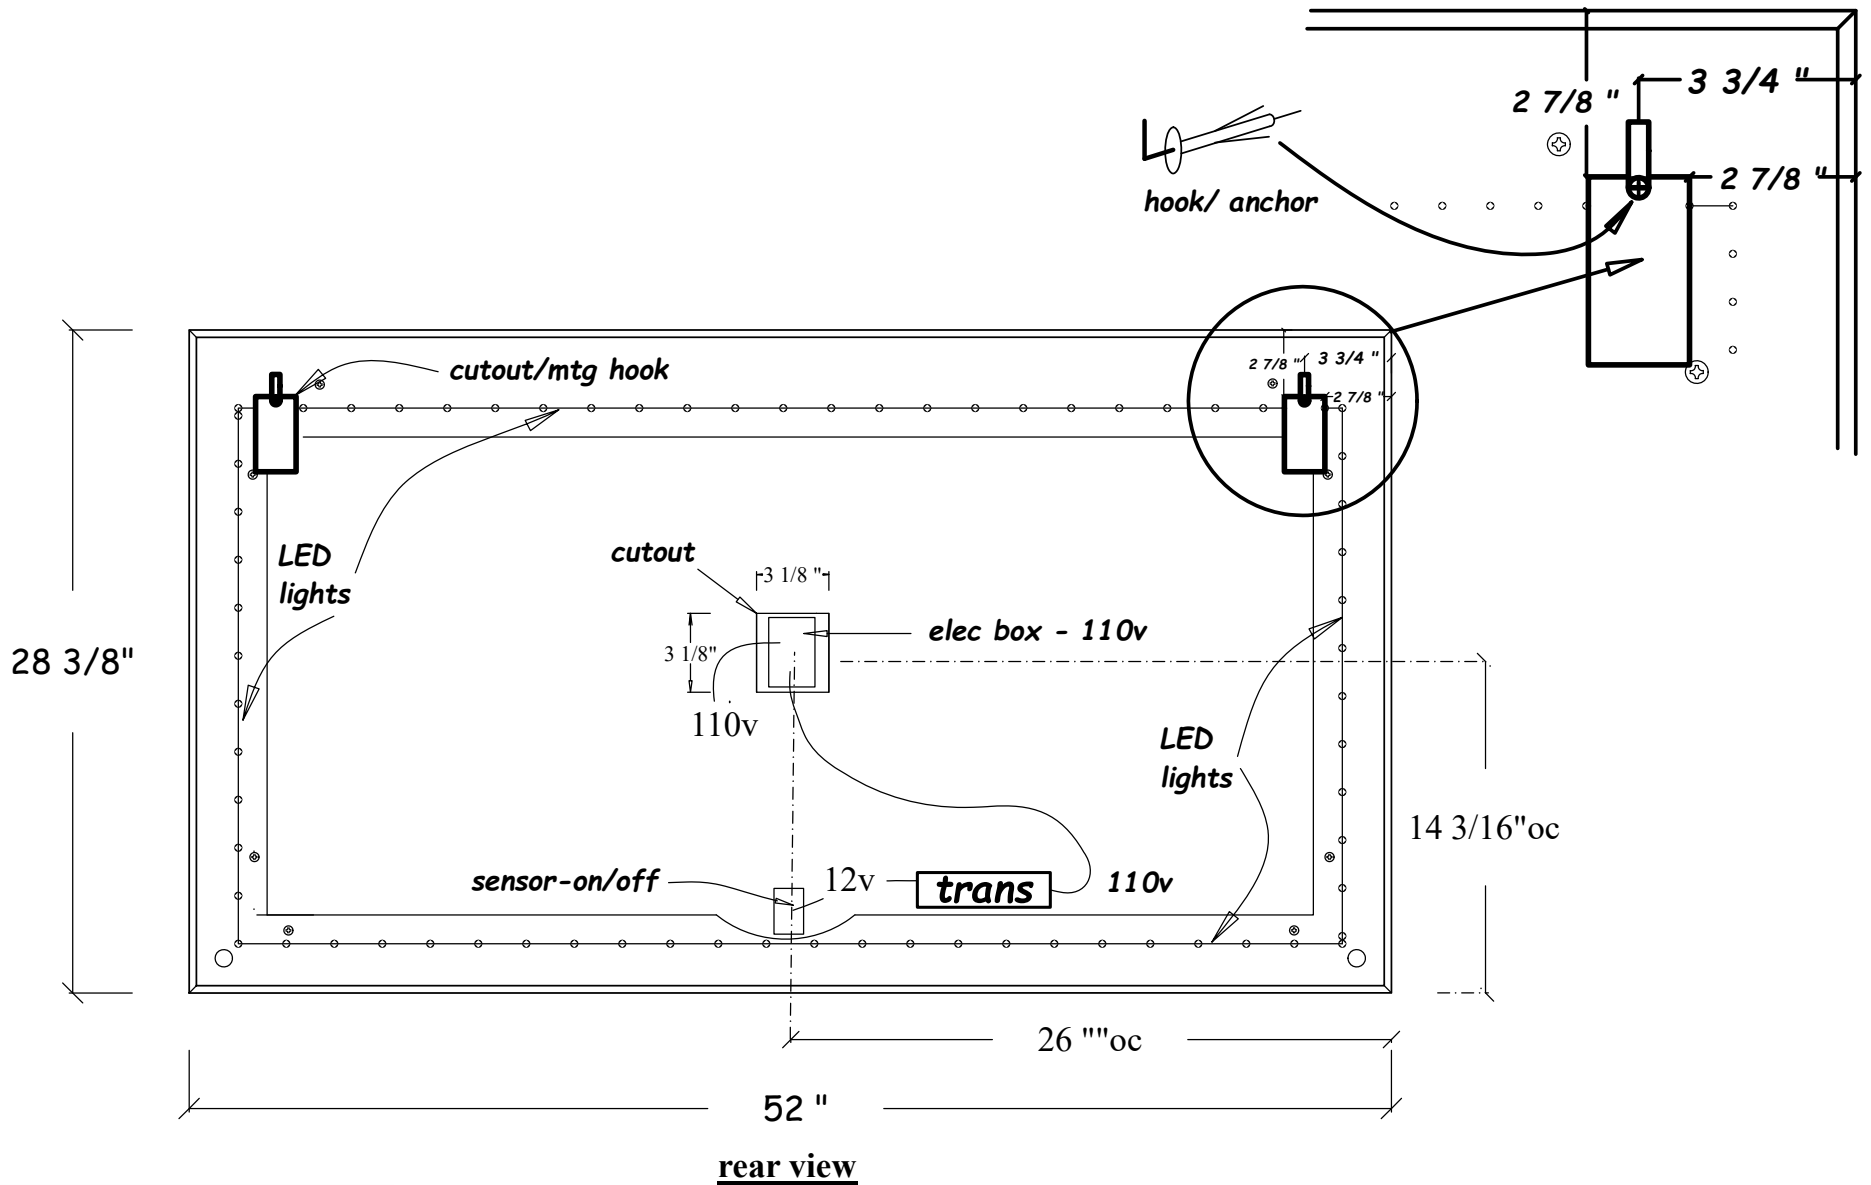

Mounting bracket Detail

64"oc
suggested
mounting
height

Finish floor

front view

4 5/16 "

side view