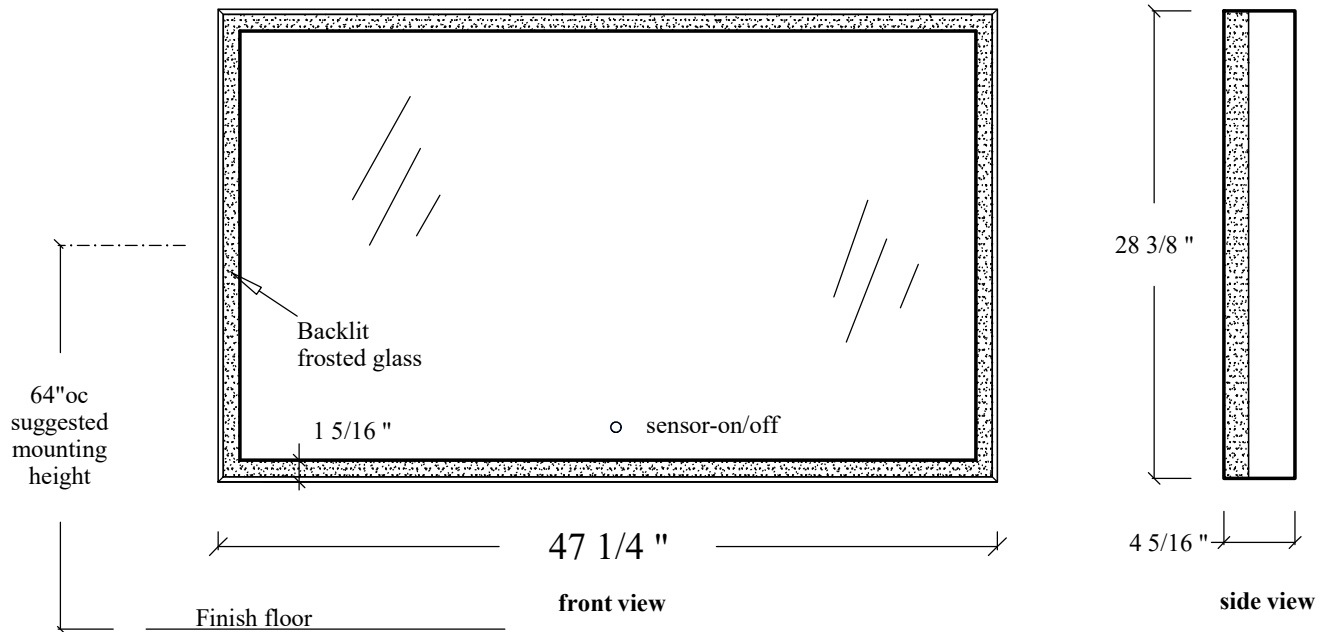

HASTINGS TILE & BATH

Roma Mirror

- ... 120cm x 72cm
- ... independent remote wall switch/power needed for defogger.
- ... sensor on/off switch attached to mirror
- ... perimeter LED lighting
- ... optically clear glass frame