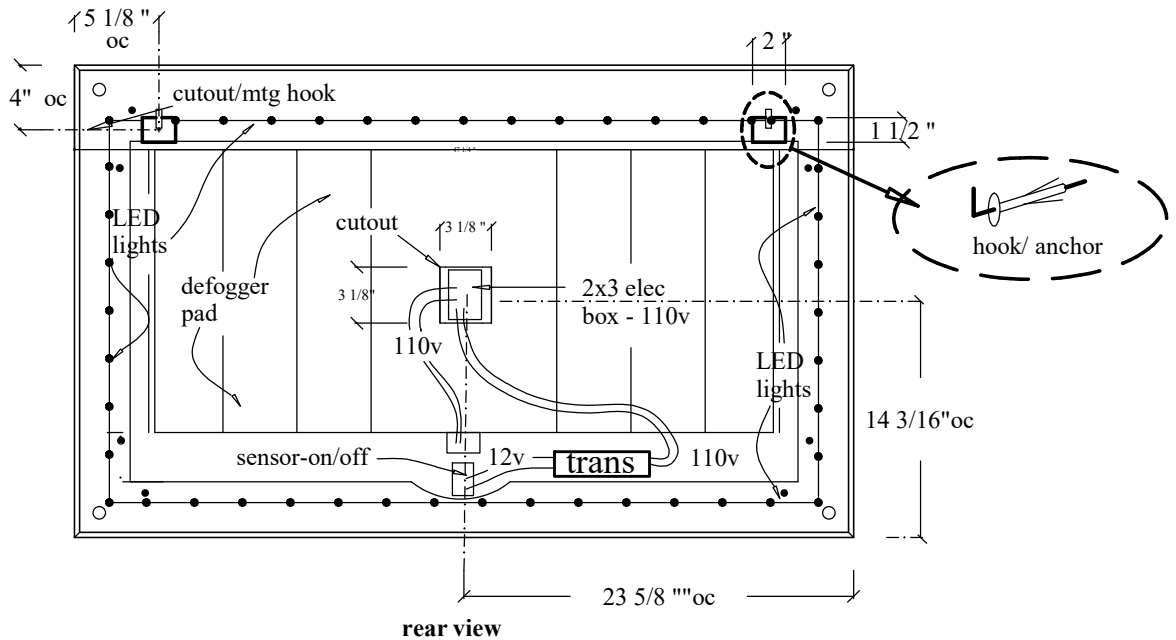

HASTINGS TILE & BATH

Roma Mirror

- ... 120cm x 72cm
- ... independent remote wall switch/power needed for defogger.
- ... sensor on/off switch attached to mirror
- ... perimeter LED lighting
- ... optically clear glass frame