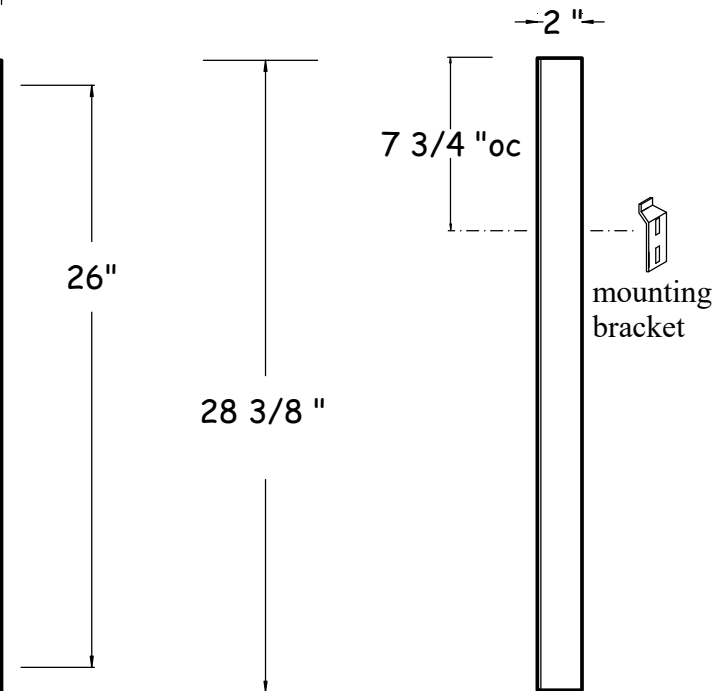

Hastings
Tile & Bath

Amalfi Mirror 120 x 72cm
w/ sensor switch/ dimmer

HASTING TILE AND BATH
711-8 KOEHLER AVE
RONKONKOMA, NY 11779
1-800-351-0038

DATE: 7/14/22
BY: mjh

pg 1/4

Front View

Section View

Rear View