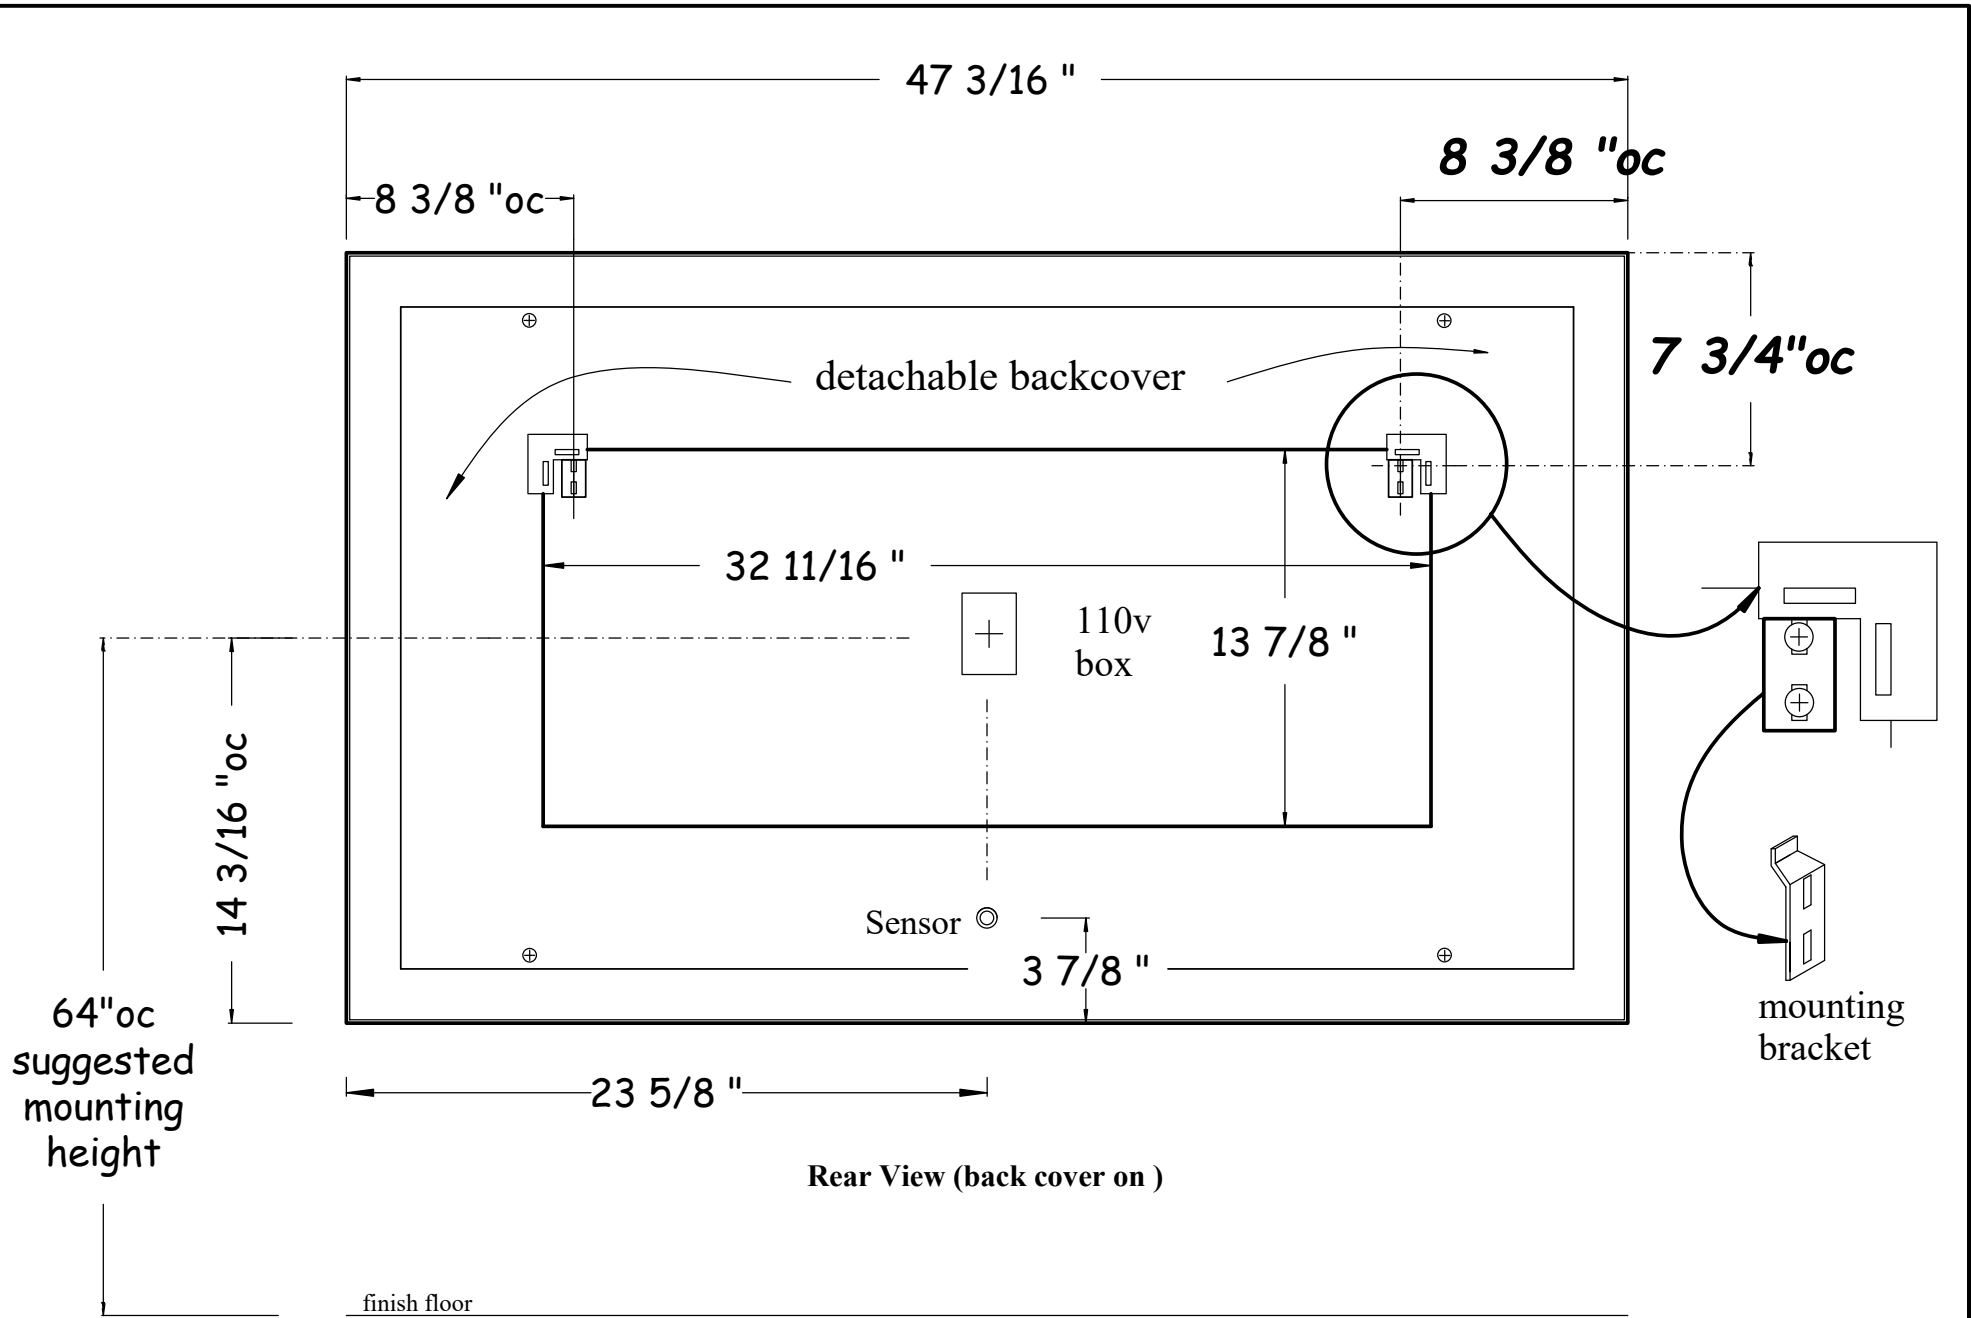

Hastings
Tile & Bath

Amalfi Mirror 120 x 72cm
w/ sensor switch/ dimmer

HASTING TILE AND BATH
711-8 KOEHLER AVE
RONKONKOMA, NY 11779
1-800-351-0038

DATE: 7/14/22
BY: mjh

pg 1/4

Front View

Section View

Rear View