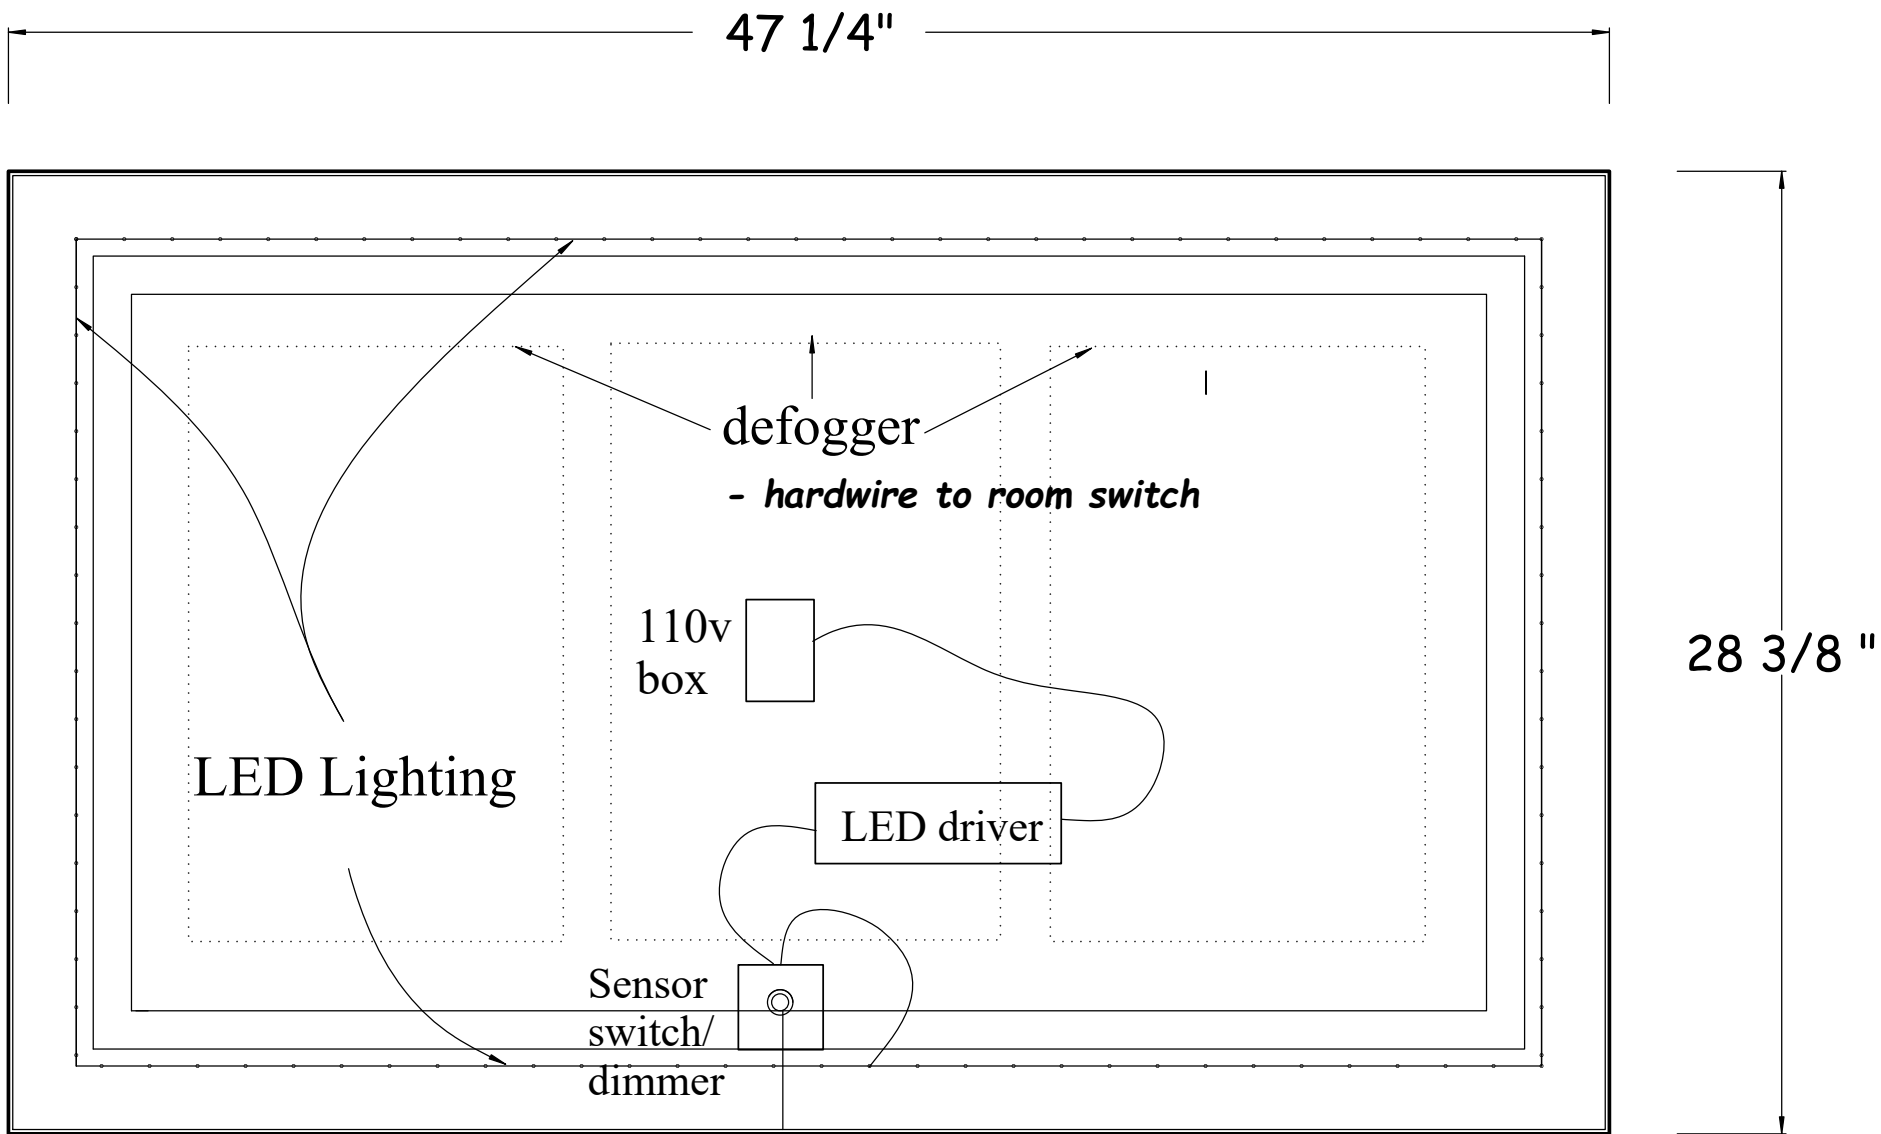

Hastings
Tile & Bath

Amalfi Mirror 120 x 72cm
w/ sensor switch/ dimmer

HASTING TILE AND BATH
711-8 KOEHLER AVE
RONKONKOMA, NY 11779
1-800-351-0038

DATE: 7/14/22
BY: mjh

pg 1/4

Front View

Section View

Rear View