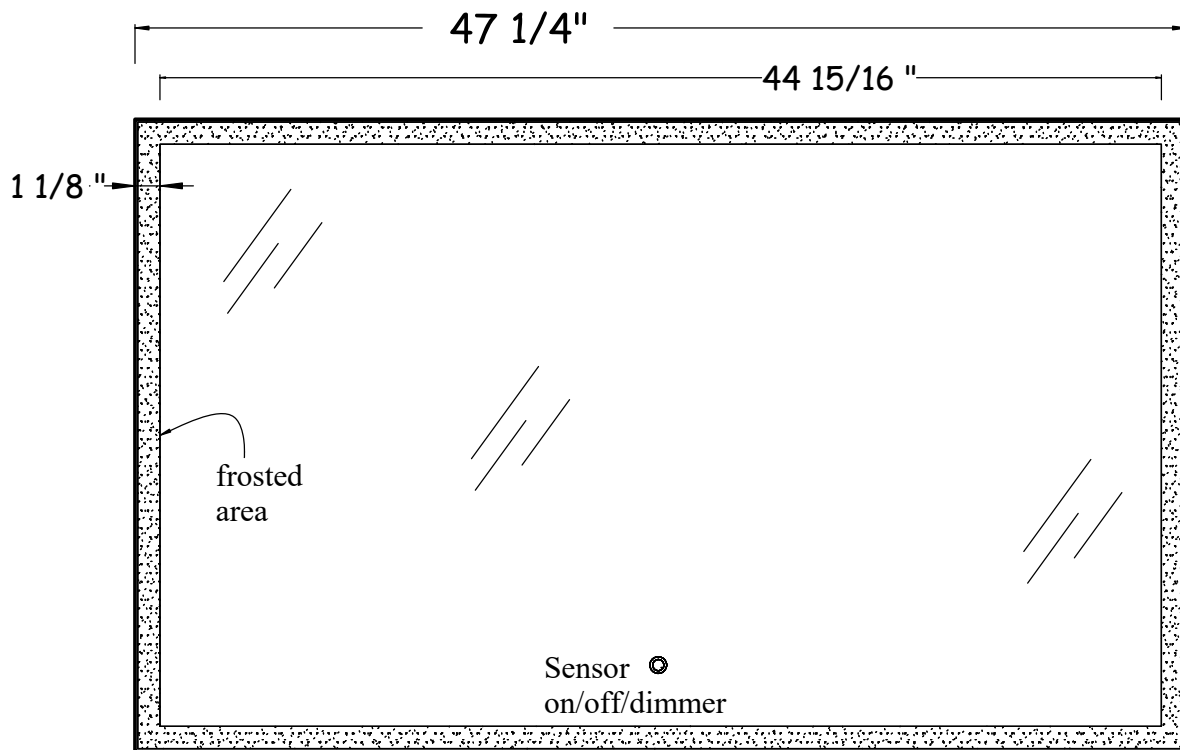

Hastings
Tile & Bath

Amalfi Mirror 120 x 72cm
w/ sensor switch/ dimmer

HASTING TILE AND BATH
711-8 KOEHLER AVE
RONKONKOMA, NY 11779
1-800-351-0038

DATE: 7/14/22
BY: mjh

pg 1/4

Front View

Section View

Rear View