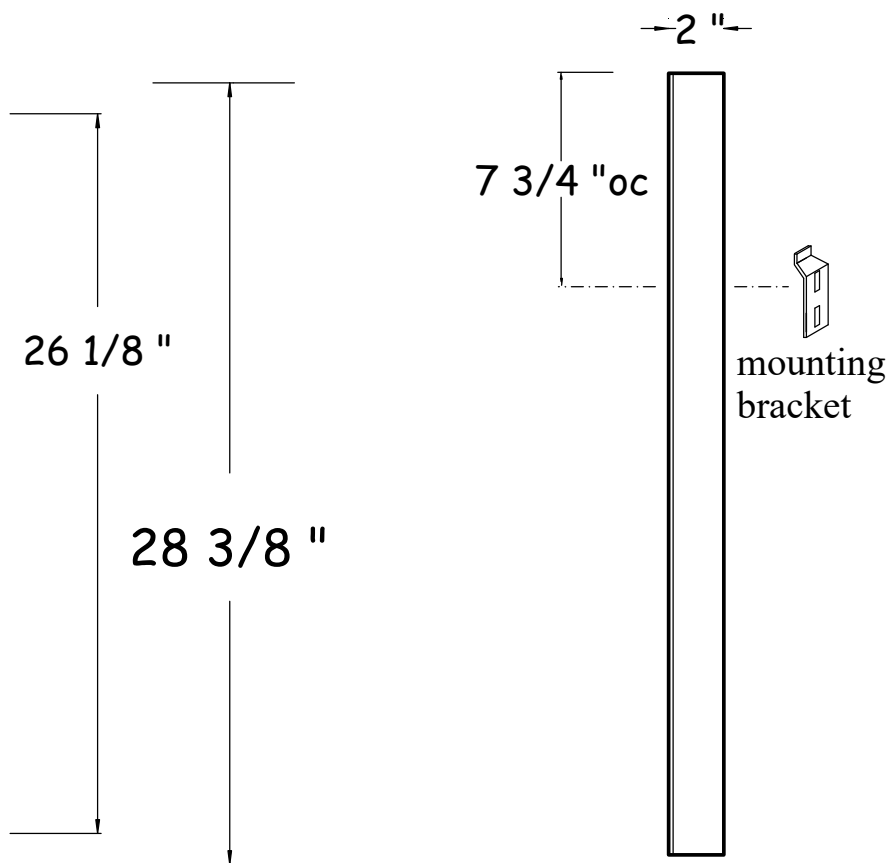

Hastings
Tile & Bath

Amalfi Mirror 72 x 70cm
w/ sensor switch/dimmer

HASTING TILE AND BATH
711-8 KOEHLER AVE
RONKONKOMA, NY 11779
1-800-351-0038

DATE: **8/15/24**
BY: **mjh**

pg **1/4**

Front View

Section View

Rear View (back cover on)

Rear View