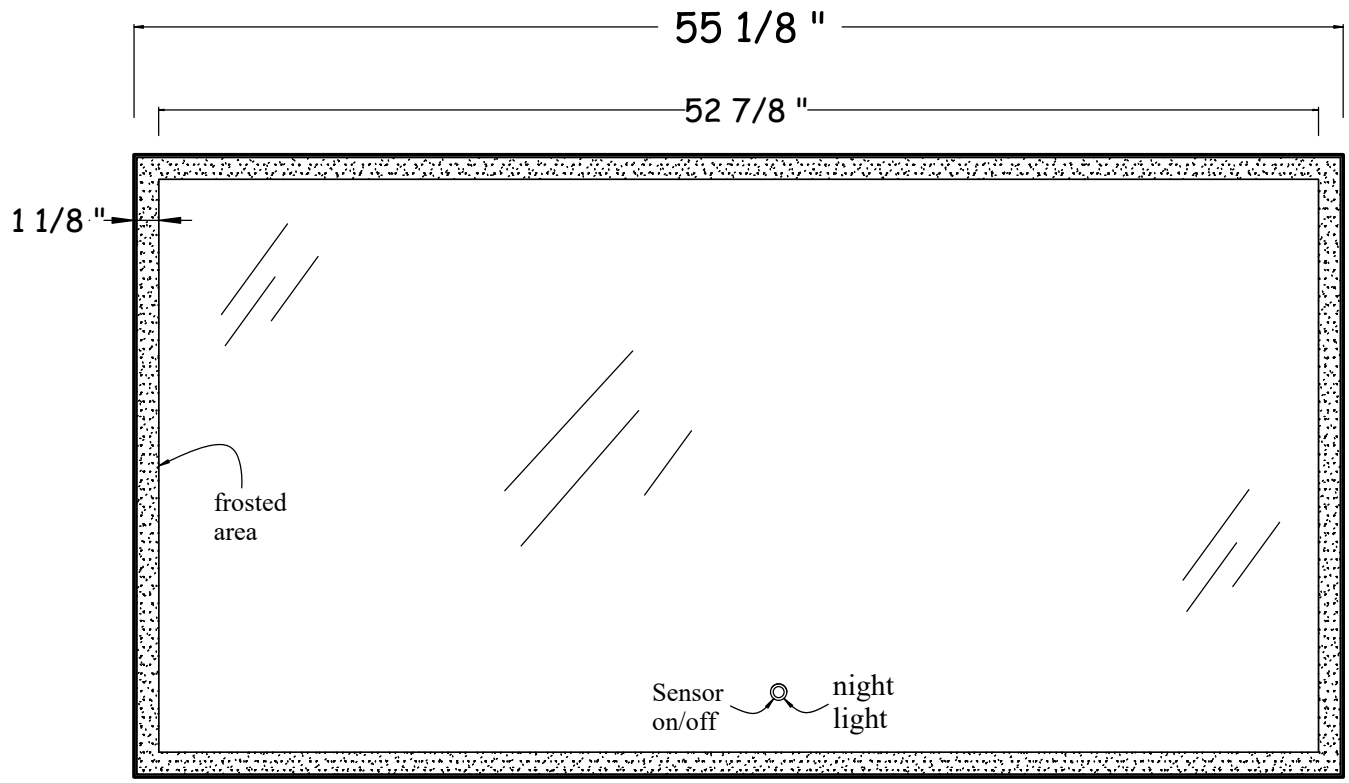

Front View

Hastings
Tile & Bath

Amalfi Mirror 140 x 72cm
w/ sensor switch/dimmer/night light

HASTING TILE AND BATH
711-8 KOEHLER AVE
RONKONKOMA, NY 11779
1-800-351-0038

DATE: 8/15/24

BY: mjh

pg 2/3