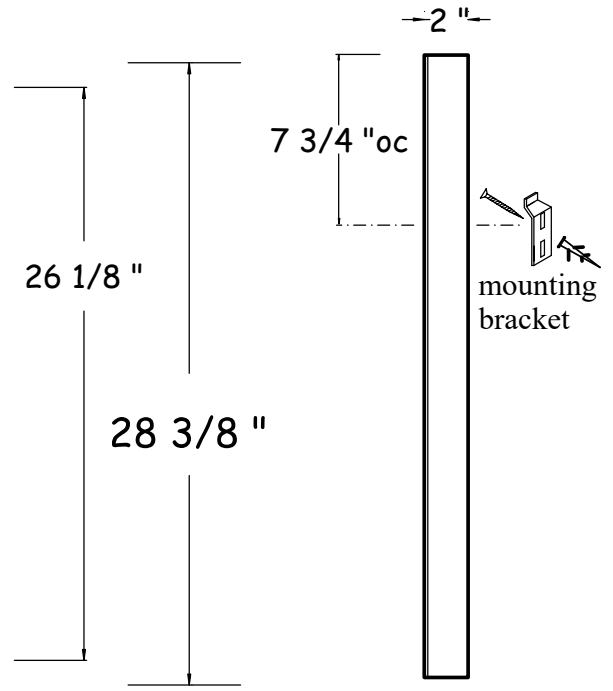

Hastings
Tile & Bath

Amalfi Mirror 140 x 72cm
w/ sensor switch/dimmer/night light

HASTING TILE AND BATH
711-8 KOEHLER AVE
RONKONKOMA, NY 11779
1-800-351-0038

DATE: **8/15/24**
BY: **mjh**

pg **1/3**

Front View

Section View

Hastings
Tile & Bath

Amalfi Mirror 140 x 72cm
w/ sensor switch/dimmer/night light

HASTING TILE AND BATH
711-8 KOEHLER AVE
RONKONKOMA, NY 11779
1-800-351-0038

DATE: 8/15/24

BY: mjh

pg 2/3