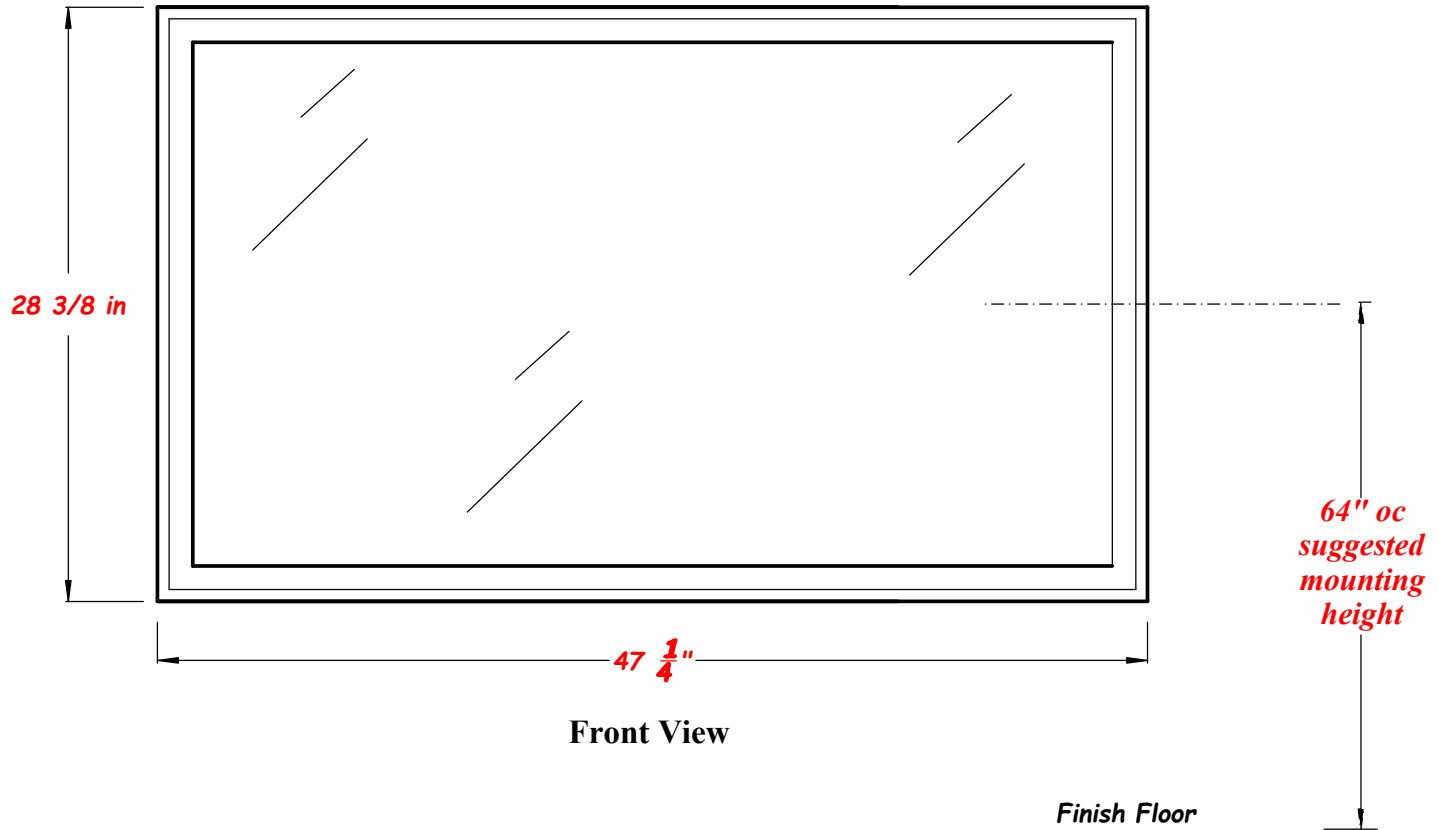

Kleinberg S17629

Hastings
Tile & Bath

Cadre mirror 120cm x 72

HASTING TILE AND BATH
711-8 KOEHLER AVE
RONKONKOMA, NY 11779
1-800-351-0038

DATE: 12/7/22

BY: mjh

pg 1/3

Kleinberg S17629

Kleinberg S17629

Rear View

Side View