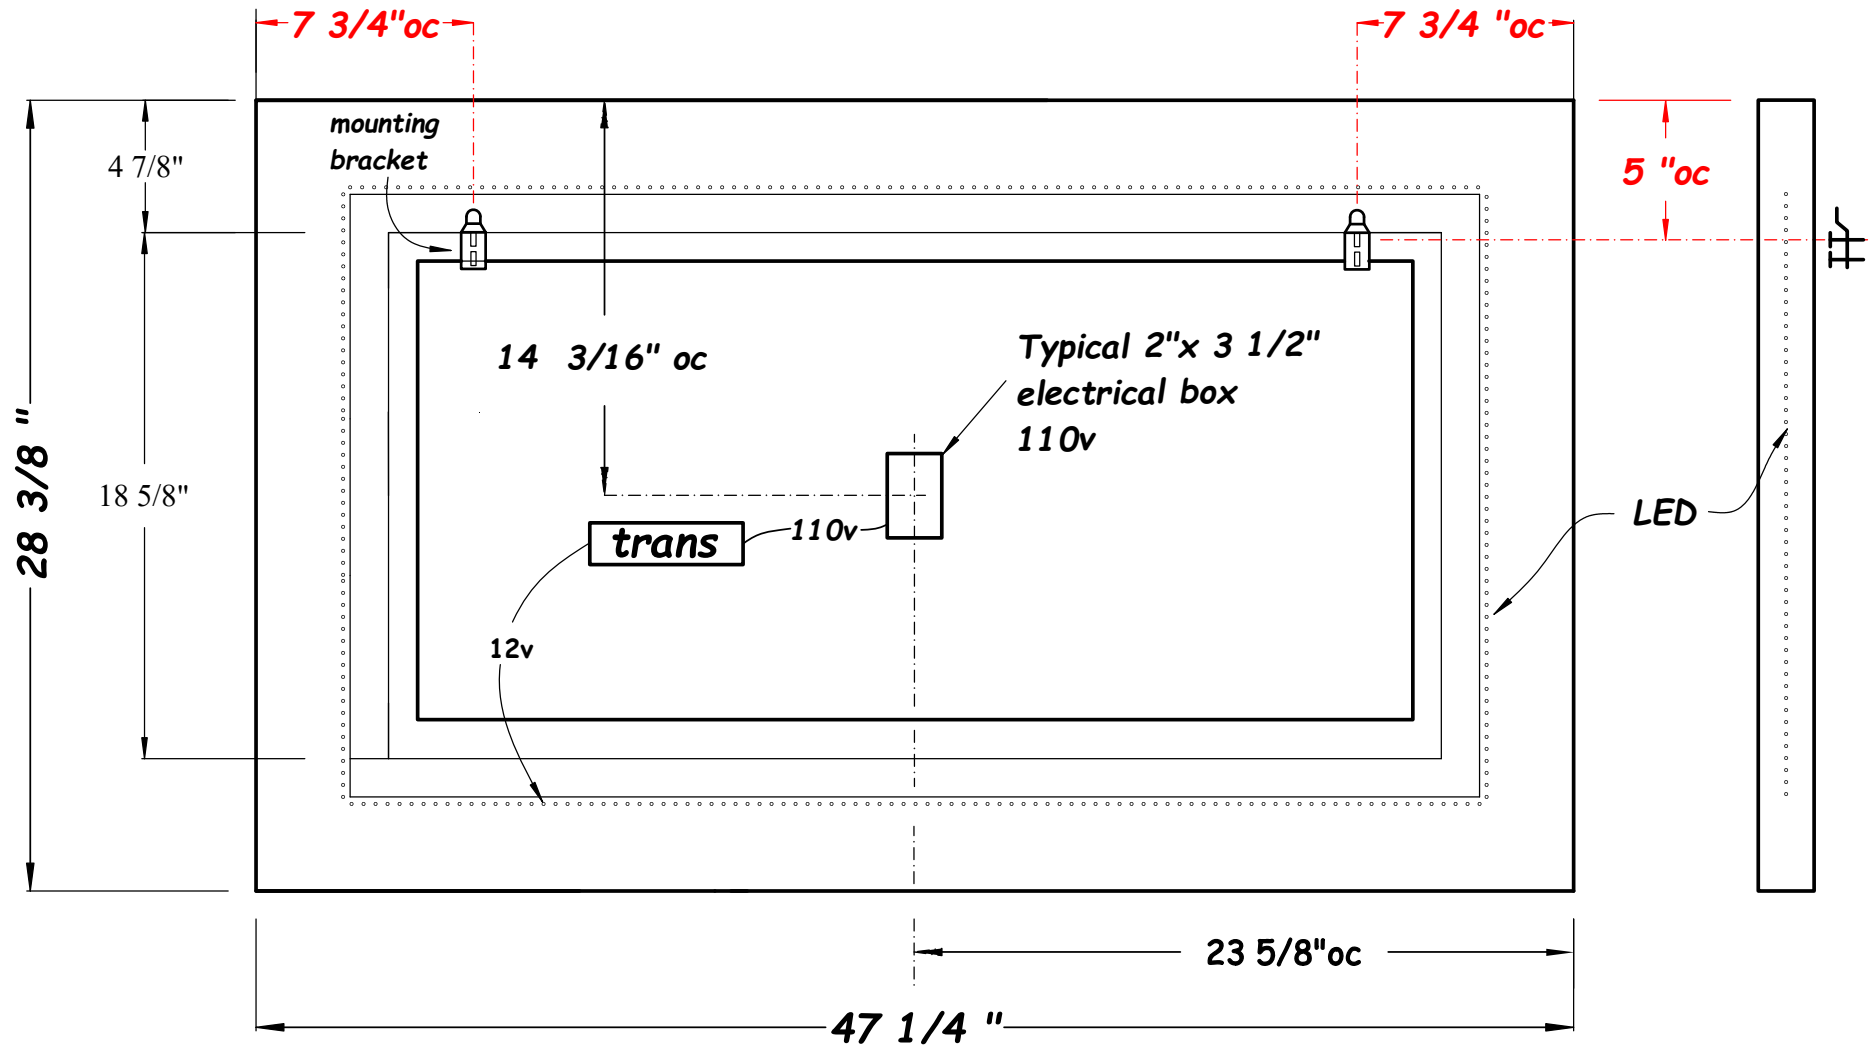

Kleinberg S17629

Hastings
Tile & Bath

Cadre mirror 120cm x 72

HASTING TILE AND BATH
711-8 KOEHLER AVE
RONKONKOMA, NY 11779
1-800-351-0038

DATE: 12/7/22

BY: mjh

pg 1/3

Kleinberg S17629

Kleinberg S17629

Rear View

Side View