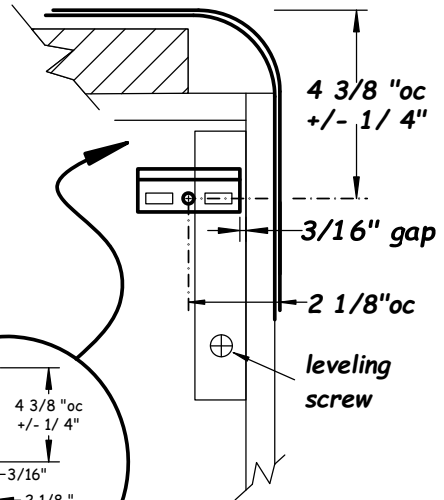

31 1/2 "

finish floor

Rear View

64" oc

4 3/8 "oc +/- 1/4"

3/16" gap

2 1/8" oc

leveling screw

31 1/2 "

outlet

usb

Driver

1 13/16 "

19 3/8 " oc

shelf 4

23 1/4 "

110v box

15 3/4 " oc

shelf 3

15 3/4 " oc

shelf 2

sensor switch

6 1/4 "

shelf 1