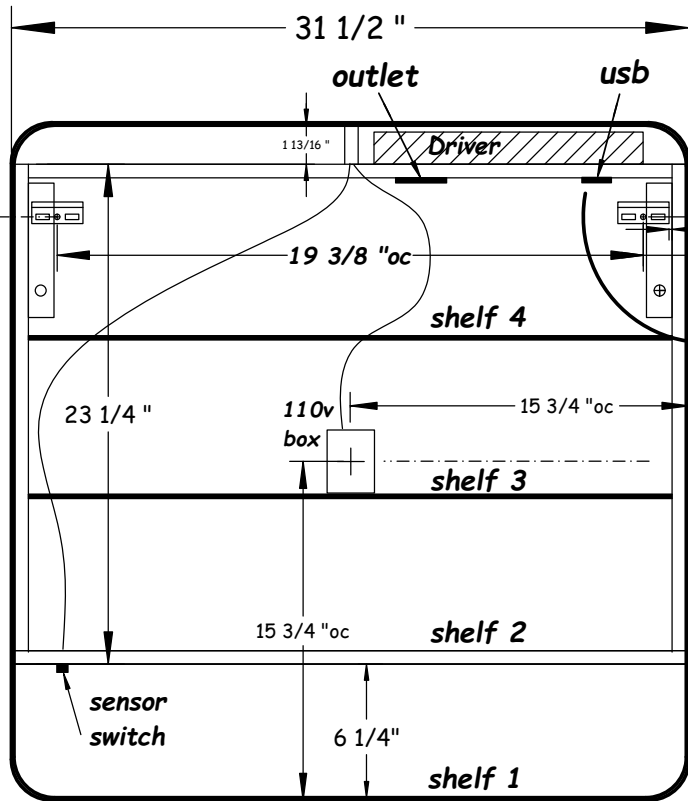

31 1/2 "

finish floor

Rear View

64" oc

4 3/8 "oc +/- 1/4"

3/16" gap

2 1/8" oc

leveling screw

31 1/2 "

outlet

usb

Driver

1 13/16 "

19 3/8 " oc

shelf 4

23 1/4 "

110v box

15 3/4 " oc

shelf 3

15 3/4 " oc

shelf 2

sensor switch

6 1/4 "

shelf 1