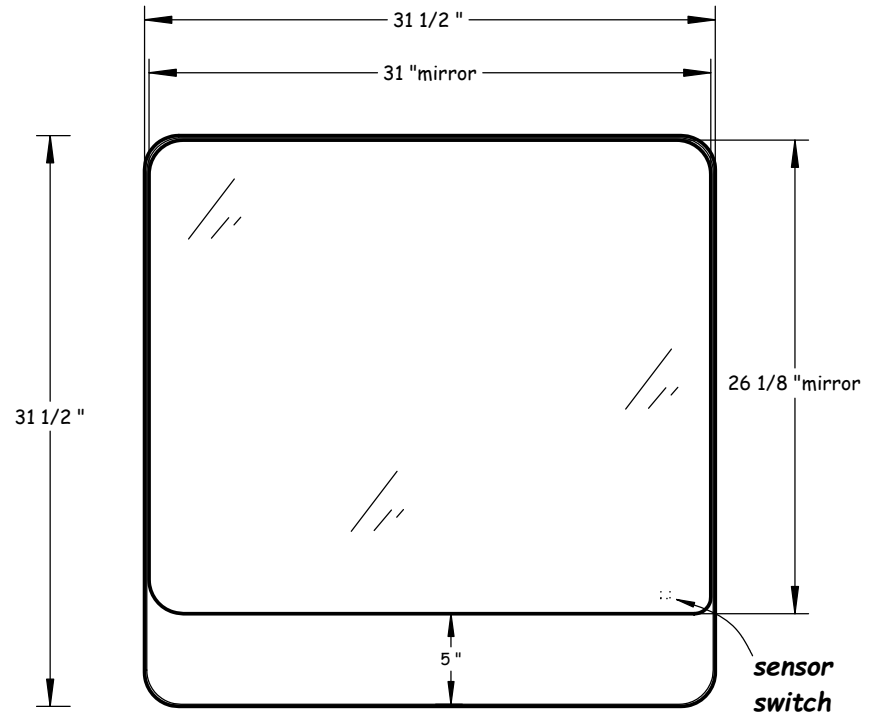

31 1/2 "

finish floor

Rear View

64" oc

4 3/8 "oc +/- 1/4"

3/16" gap

2 1/8" oc

leveling screw

110v box

15 3/4 " oc

shelf 3

15 3/4 " oc

shelf 2

sensor switch

6 1/4 "

shelf 1

Hastings Tile & Bath

Sonia 80x80cm medicine cabinet mounting spec's

HASTING TILE AND BATH 711-8 KOEHLER AVE RONKONKOMA, NY 11779 1-800-351-0038

DATE: 8/27/24 BY: mjh

Top View

Front View