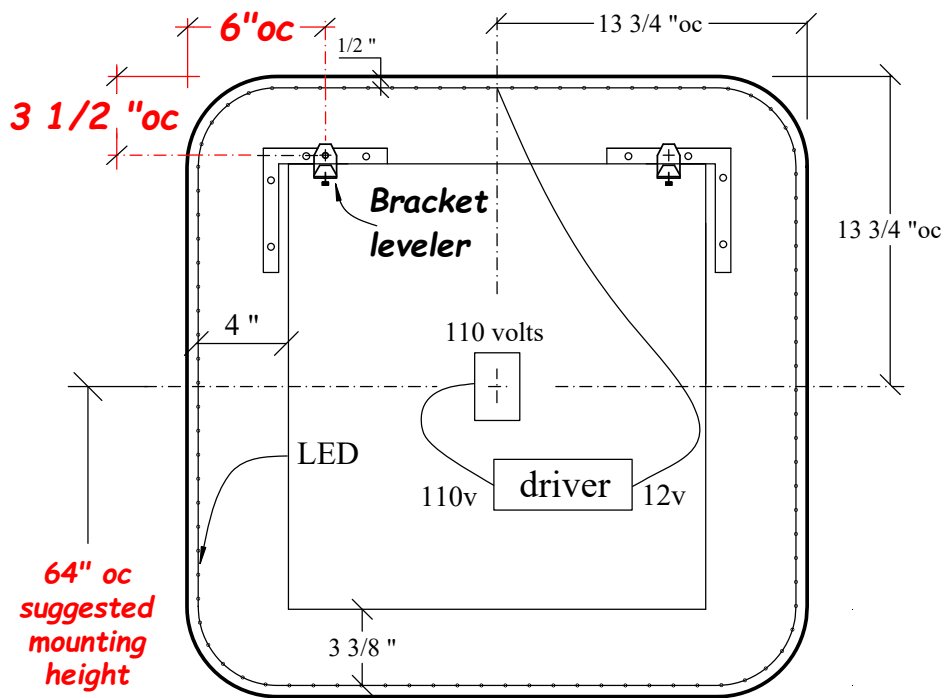

**Front View**

**Side View**

**Rear View**

**64" oc  
suggested  
mounting  
height**

Finish floor

- ... LED back lit mirror
- ... hardwire to wall switch
- ... Driver: SNP30-12vf(UL)

**Hastings  
Tile & Bath**