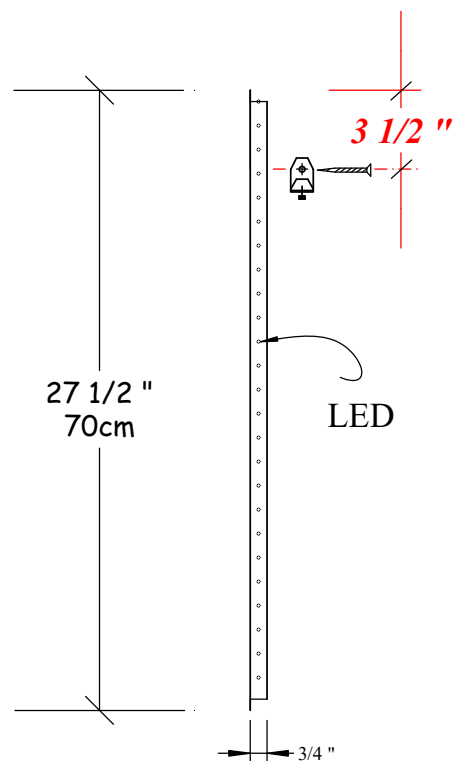

**Front View**

**Side View**

**Rear View**

**64" oc  
suggested  
mounting  
height**

Finish floor

- ... LED back lit mirror
- ... hardwire to wall switch
- ... Driver: SNP30-12vf(UL)

**Hastings  
Tile & Bath**

**R80 Mirror**  
Code: R80-M-7070

HASTINGS TILE & BATH  
711-8 KOEHLER AVE  
RONKONKOMA, NY 11779  
1-800-351-0038

5/15/20  
MJH

pg 1