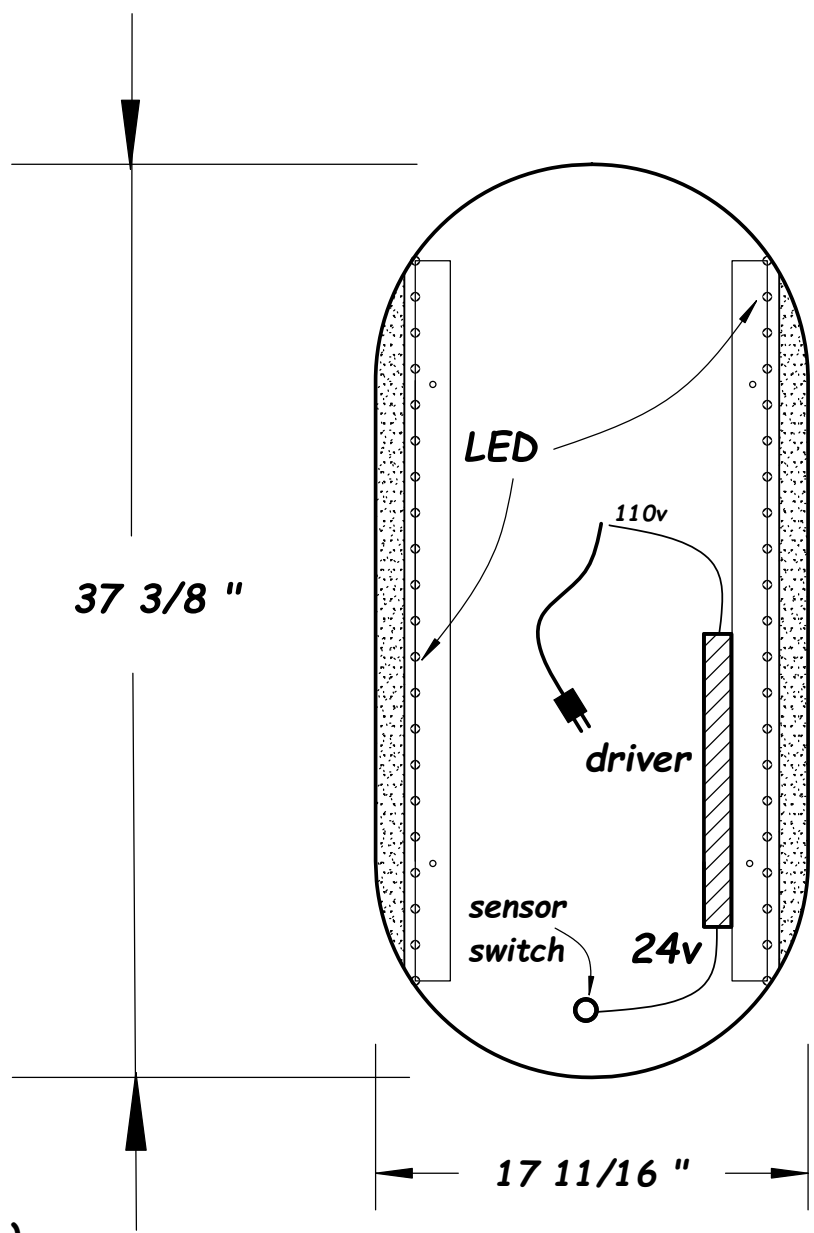

37 3/8 "

LED

110v

driver

sensor switch

24v

17 11/16 "

Driver: SNP 60-24vf-1(UL)

Rear View

Hastings
Tile & Bath

Punto -M- Wall
LED configuration/ driver/sensor

HASTING TILE AND BATH
711-8 KOEHLER AVE
RONKONKOMA, NY 11779
1-800-351-0038

DATE: 1/23/23
BY: mjh

pg 3/4