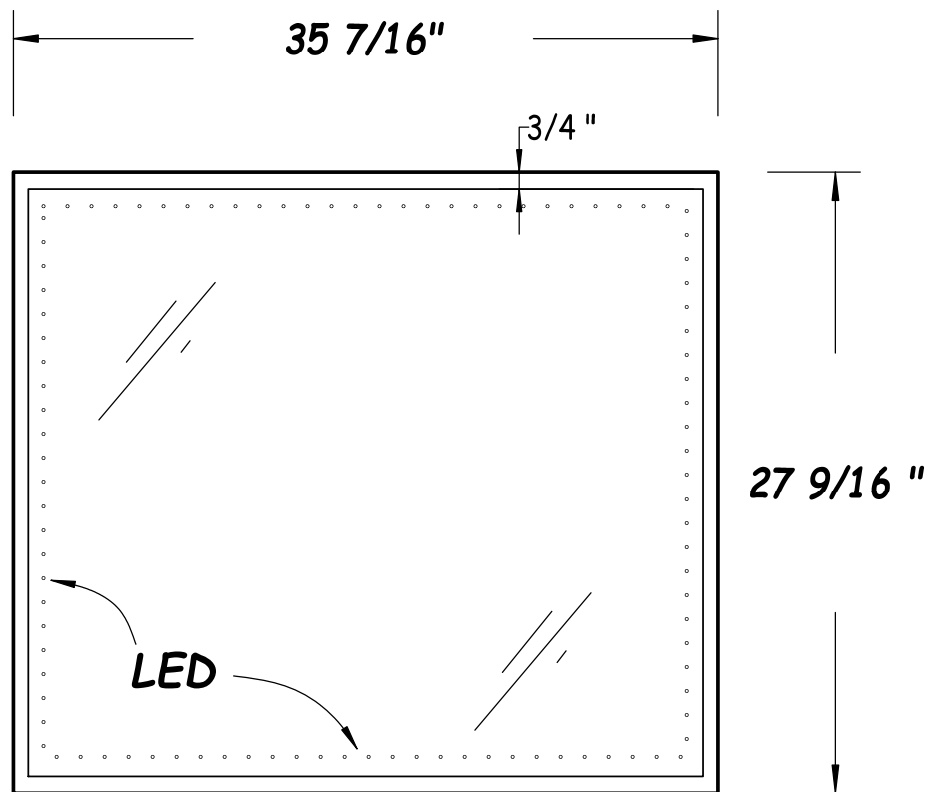

Front View

- LED lighting must be hardwired to a wall switch -