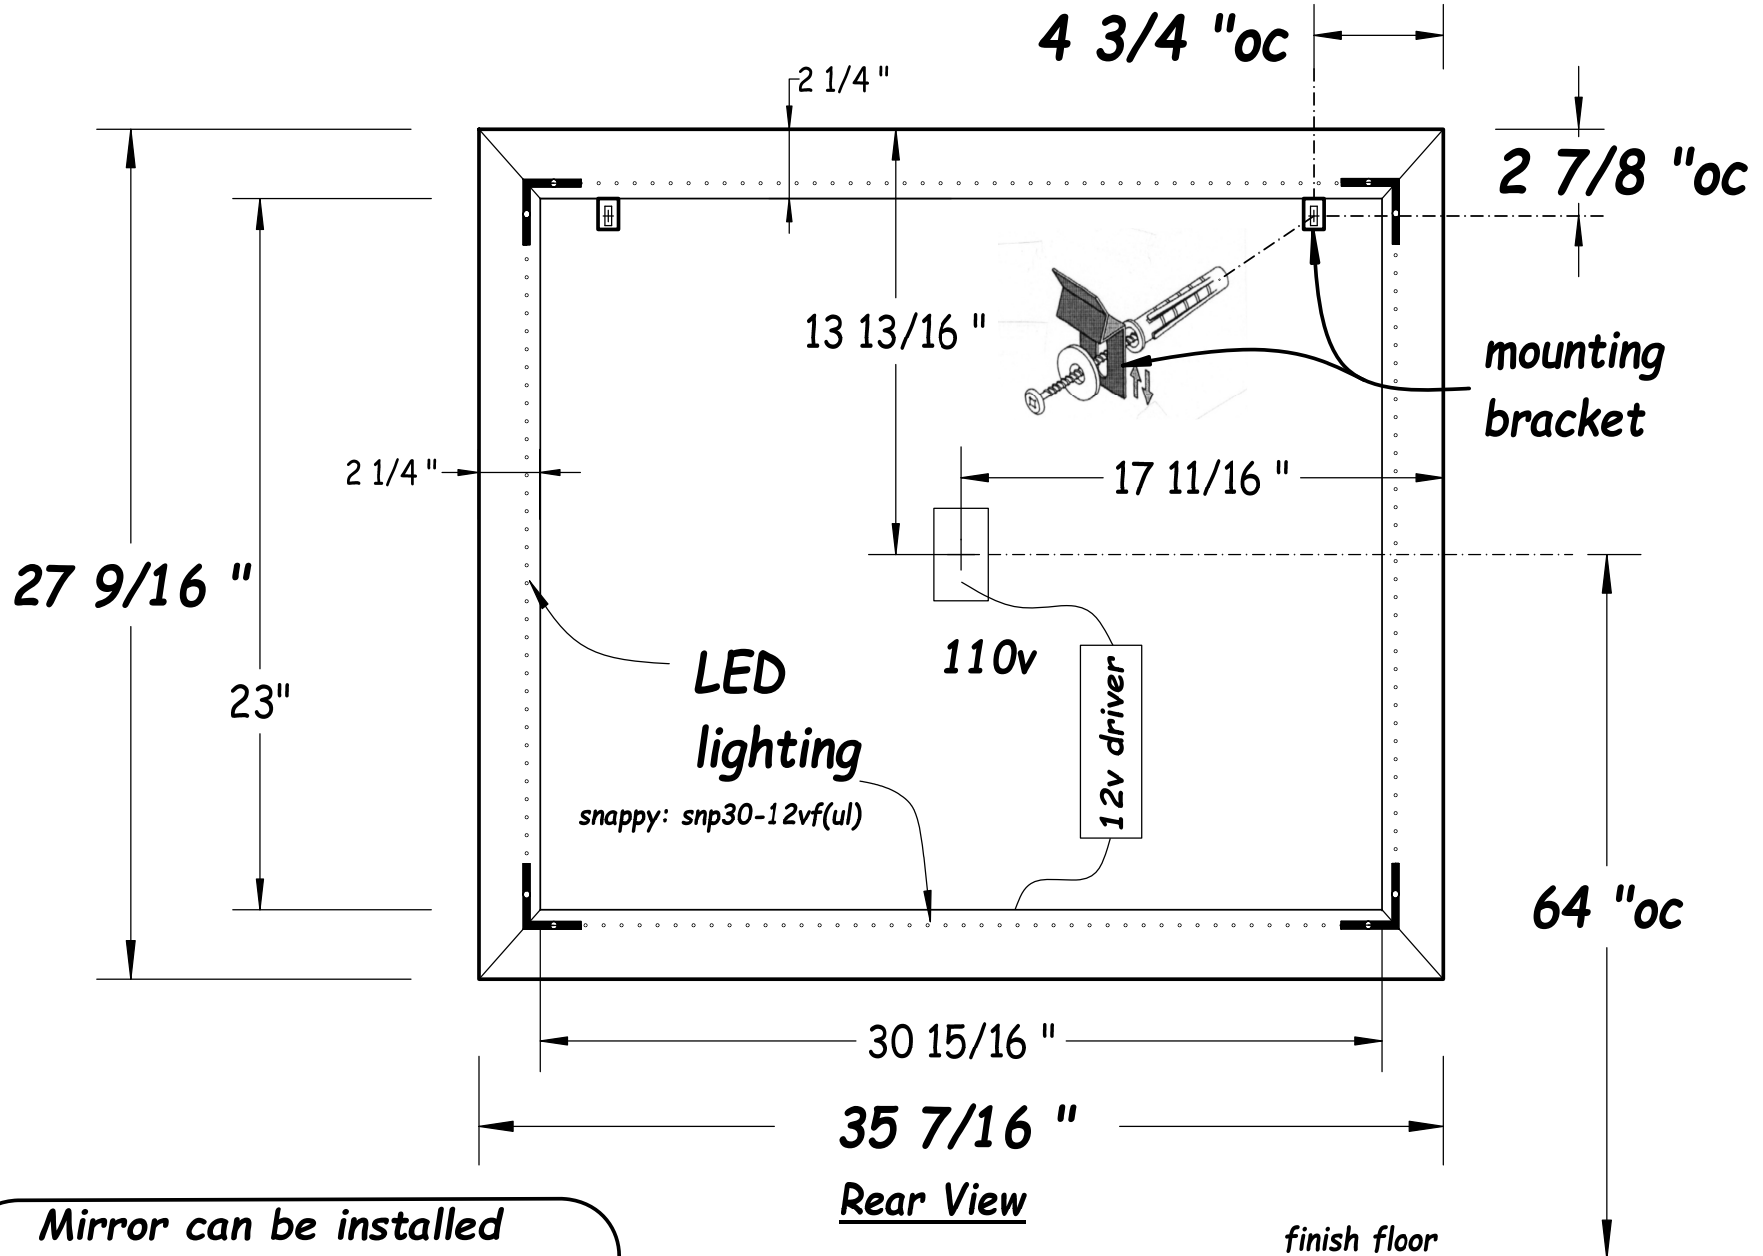

*Hastings  
Tile & Bath*

*Luna free mirror 90x70cm  
LED backlit mirror*

HASTING TILE AND BATH  
711-8 KOEHLER AVE  
RONKONKOMA, NY 11779  
1-800-351-0038

DATE: 8/16/22  
BY: mjh

pg 1/3

Mirror can be installed on LONG or SHORT side.

- LED lighting must be hardwired to a wall switch -

Hastings  
Tile & Bath

Luna free mirror 90x70cm  
Installation specifications

HASTING TILE AND BATH  
711-8 KOEHLER AVE  
RONKONKOMA, NY 11779  
1-800-351-0038