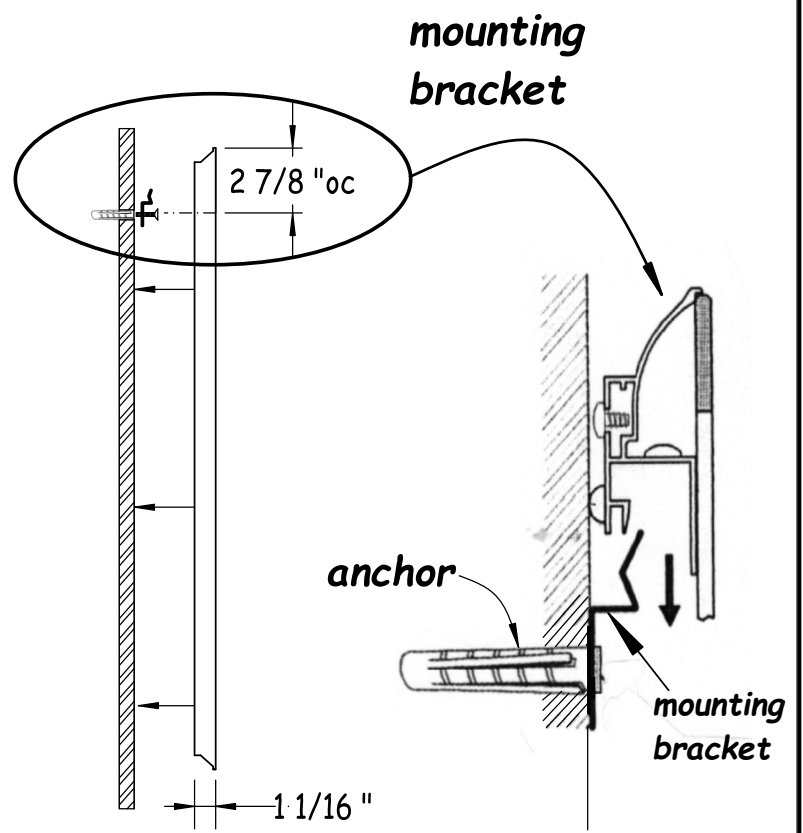

- LED lighting must be hardwired to a wall switch -

Hastings  
Tile & Bath

Luna free mirror 90x70cm  
Installation specifications

HASTING TILE AND BATH  
711-8 KOEHLER AVE  
RONKONKOMA, NY 11779  
1-800-351-0038

DATE: 8/16/22  
BY: mjh

Front View

Section View

Section View

**- LED lighting must be hardwired to a wall switch -**