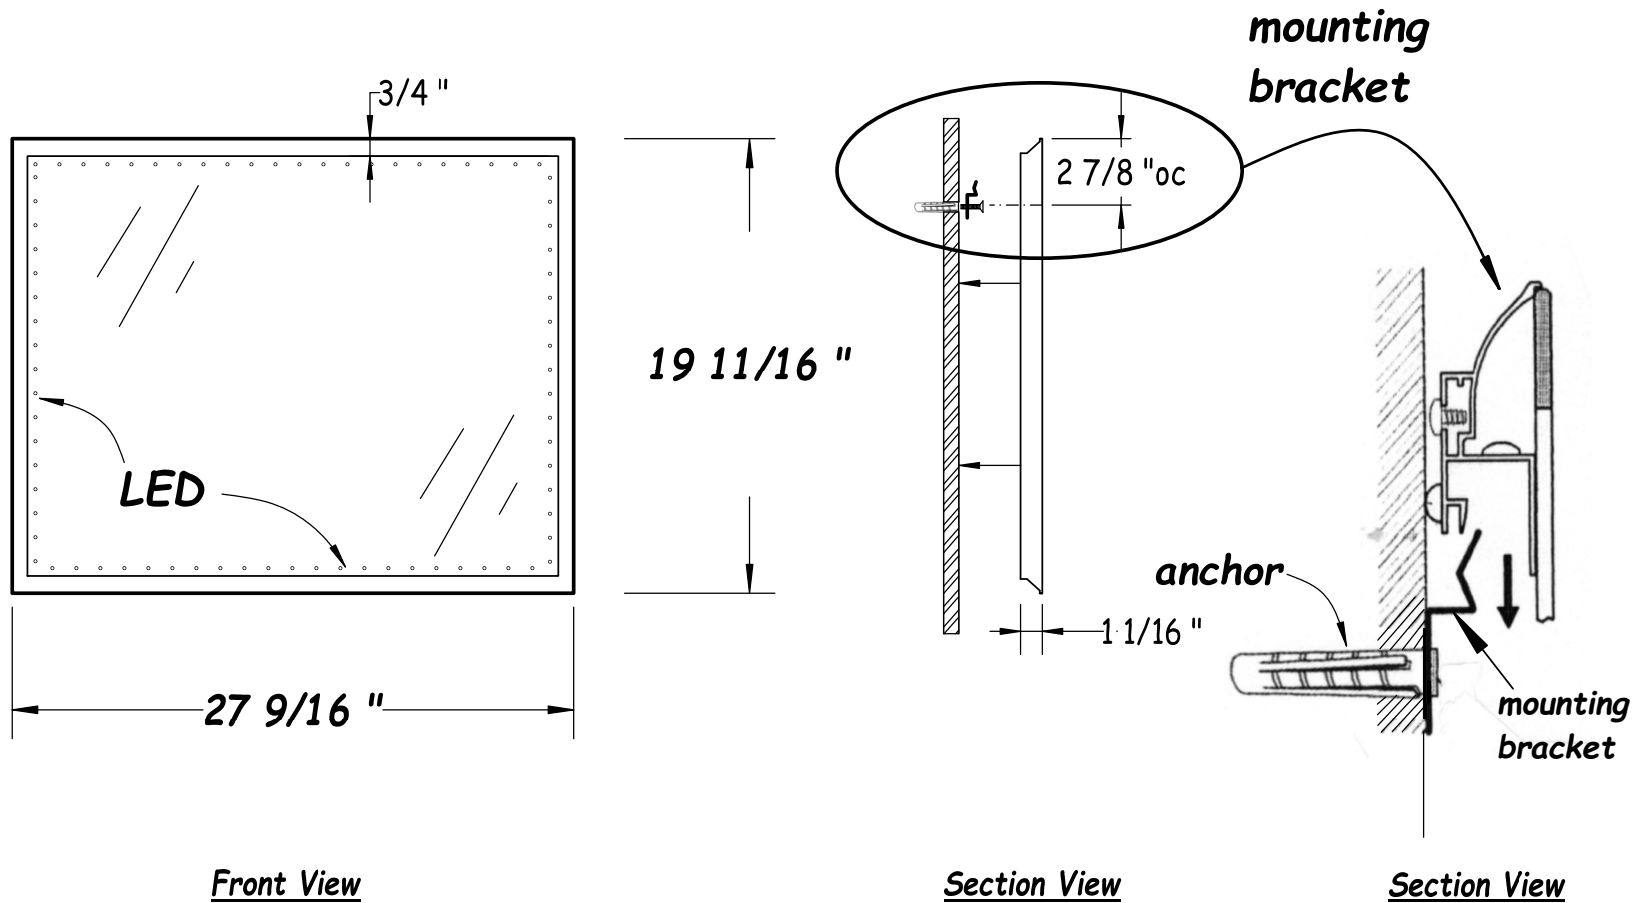

- LED lighting must be hardwired to a wall switch -