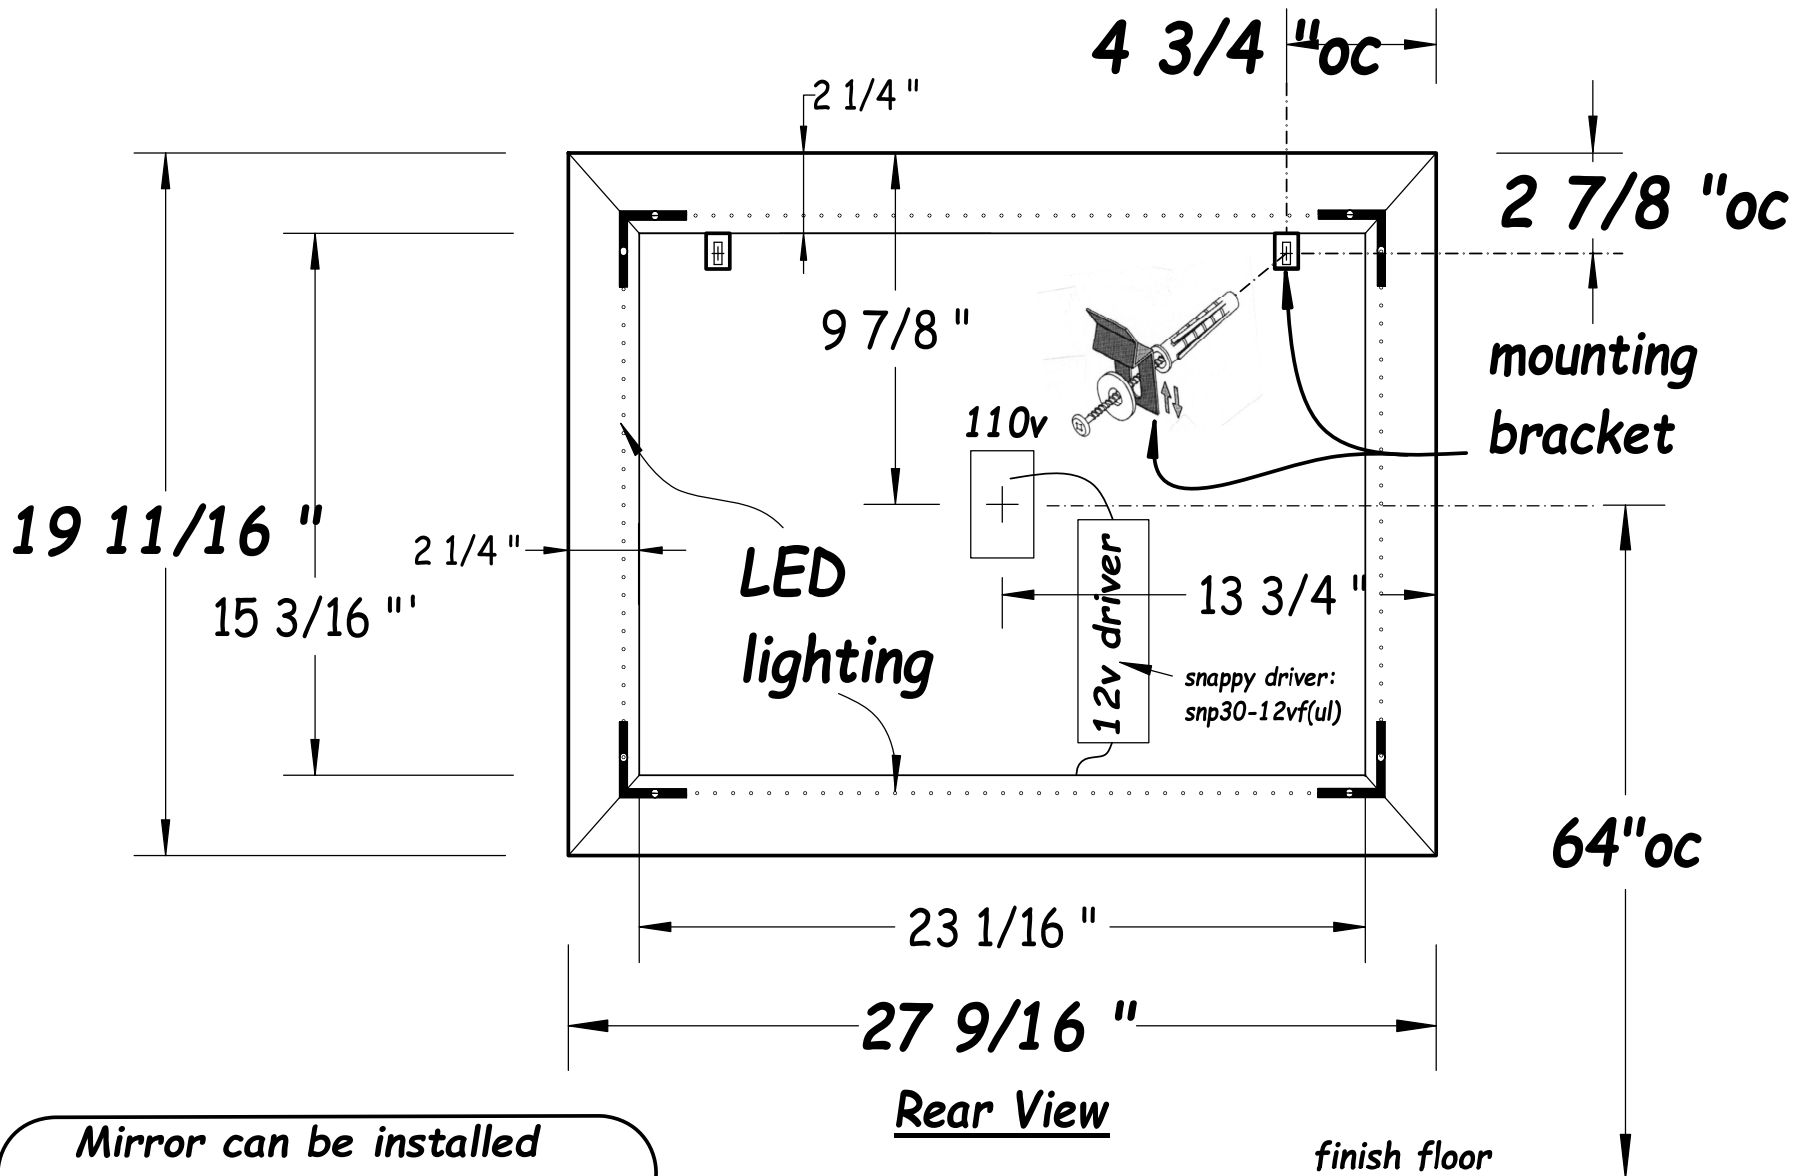

Hastings
Tile & Bath

Luna free mirror 70x50cm
LED backlit mirror

HASTING TILE AND BATH
711-8 KOEHLER AVE
RONKONKOMA, NY 11779
1-800-351-0038

DATE: **8/16/22**
BY: **mjh**

pg **1/3**

Mirror can be installed on LONG or SHORT side.

- LED lighting must be hardwired to a wall switch -

- LED lighting must be hardwired to a wall switch -