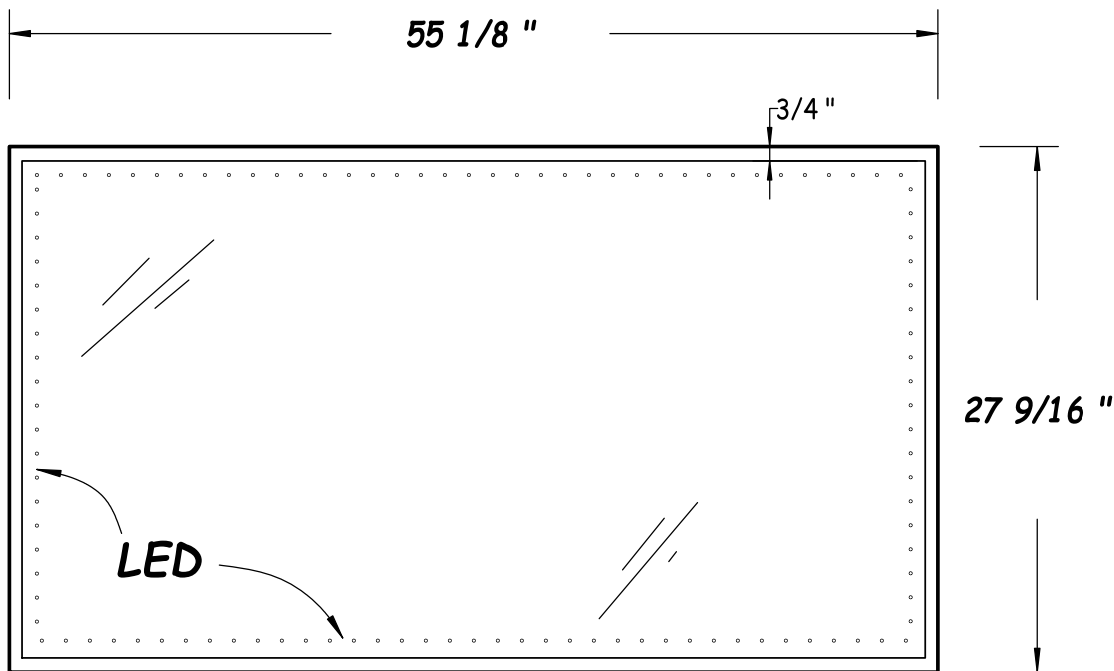

Front View

- LED lighting must be hardwired to a wall switch -