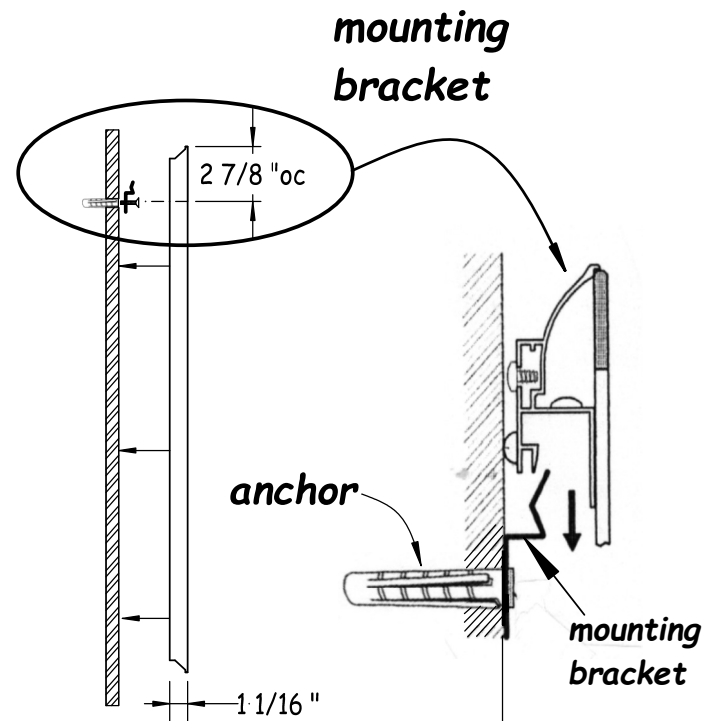

- LED lighting must be hardwired to a wall switch -

Hastings  
Tile & Bath

Luna free mirror 140x70cm  
Installation specifications

HASTING TILE AND BATH  
711-8 KOEHLER AVE  
RONKONKOMA, NY 11779  
1-800-351-0038

DATE: 8/16/22  
BY: mjh

pg 2/3

Front View

Section View

Section View

**- LED lighting must be hardwired to a wall switch -**