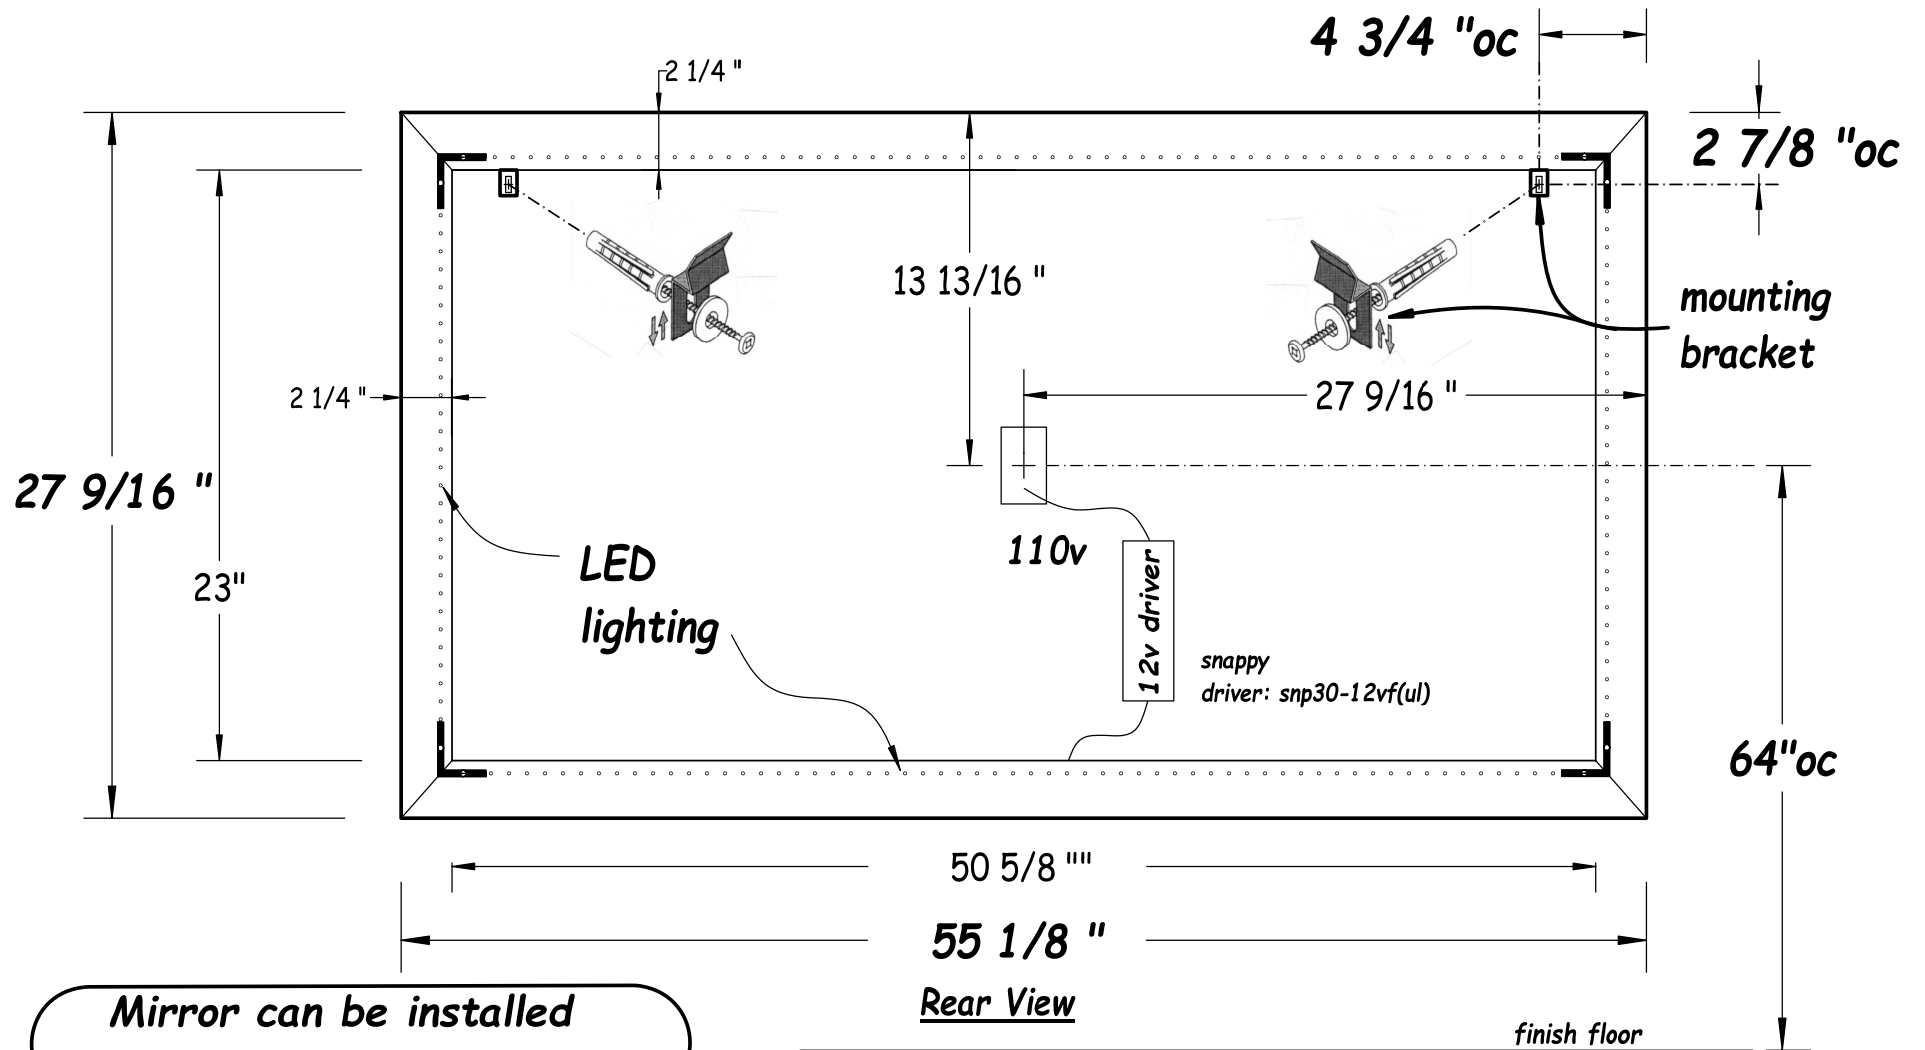

**Hastings**  
**Tile & Bath**

**Luna free mirror 140x70cm**  
**LED backlit mirror**

HASTING TILE AND BATH  
711-8 KOEHLER AVE  
RONKONKOMA, NY 11779  
1-800-351-0038

DATE: 8/16/22  
BY: mjh

pg 1/3

Mirror can be installed on LONG or SHORT side.

- LED lighting must be hardwired to a wall switch -

Hastings  
Tile & Bath

Luna free mirror 140x70cm  
Installation specifications

HASTING TILE AND BATH  
711-8 KOEHLER AVE  
RONKONKOMA, NY 11779  
1-800-351-0038