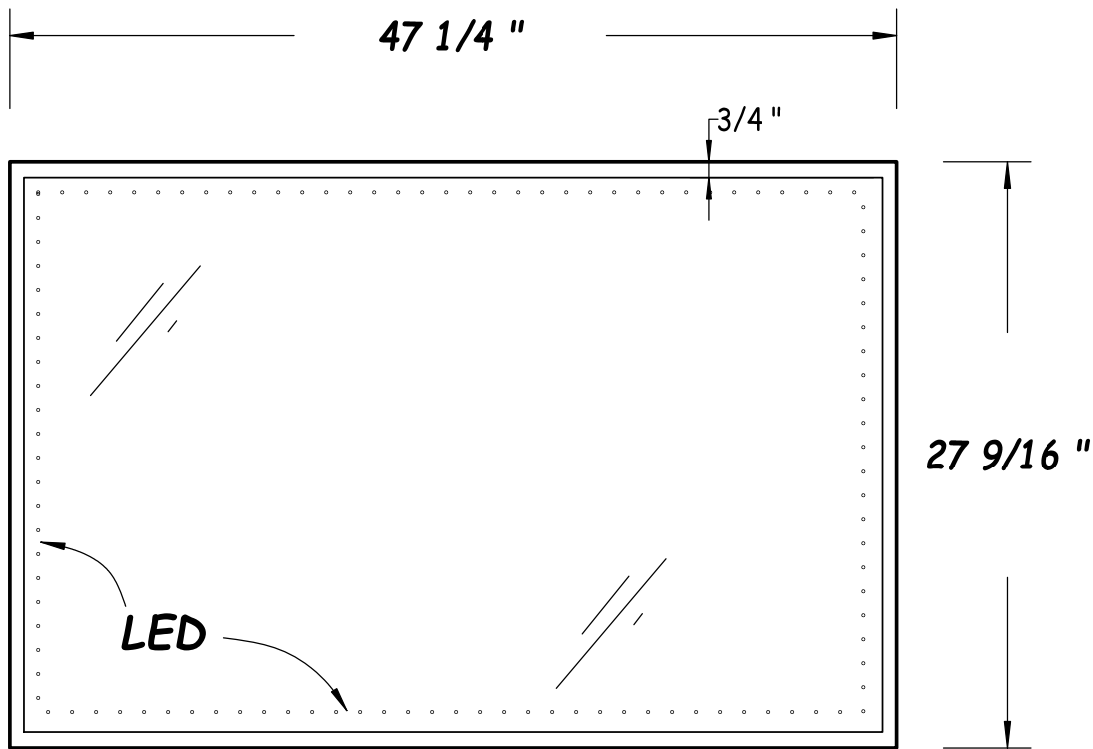

Front View

- LED lighting must be hardwired to a wall switch -