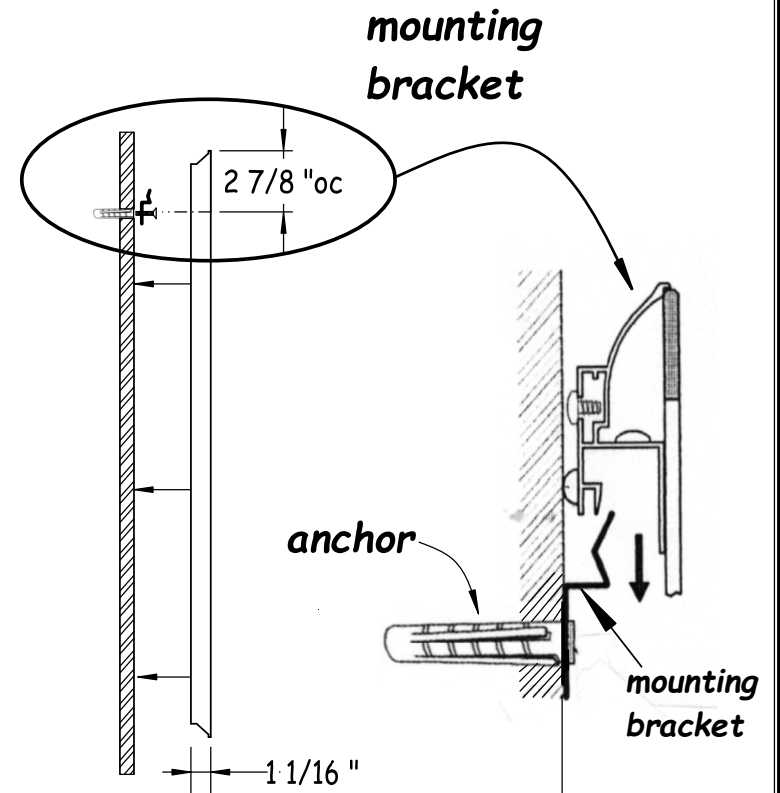

*Hastings*  
Tile & Bath

*Luna free mirror 120x70cm*  
*LED backlit mirror*

HASTING TILE AND BATH  
711-8 KOEHLER AVE  
RONKONKOMA, NY 11779  
1-800-351-0038

DATE: 8/16/22  
BY: mjh

pg 1/3

Mirror can be installed on LONG or SHORT side.

- LED lighting must be hardwired to a wall switch -

Front View

Section View

Section View

**- LED lighting must be hardwired to a wall switch -**