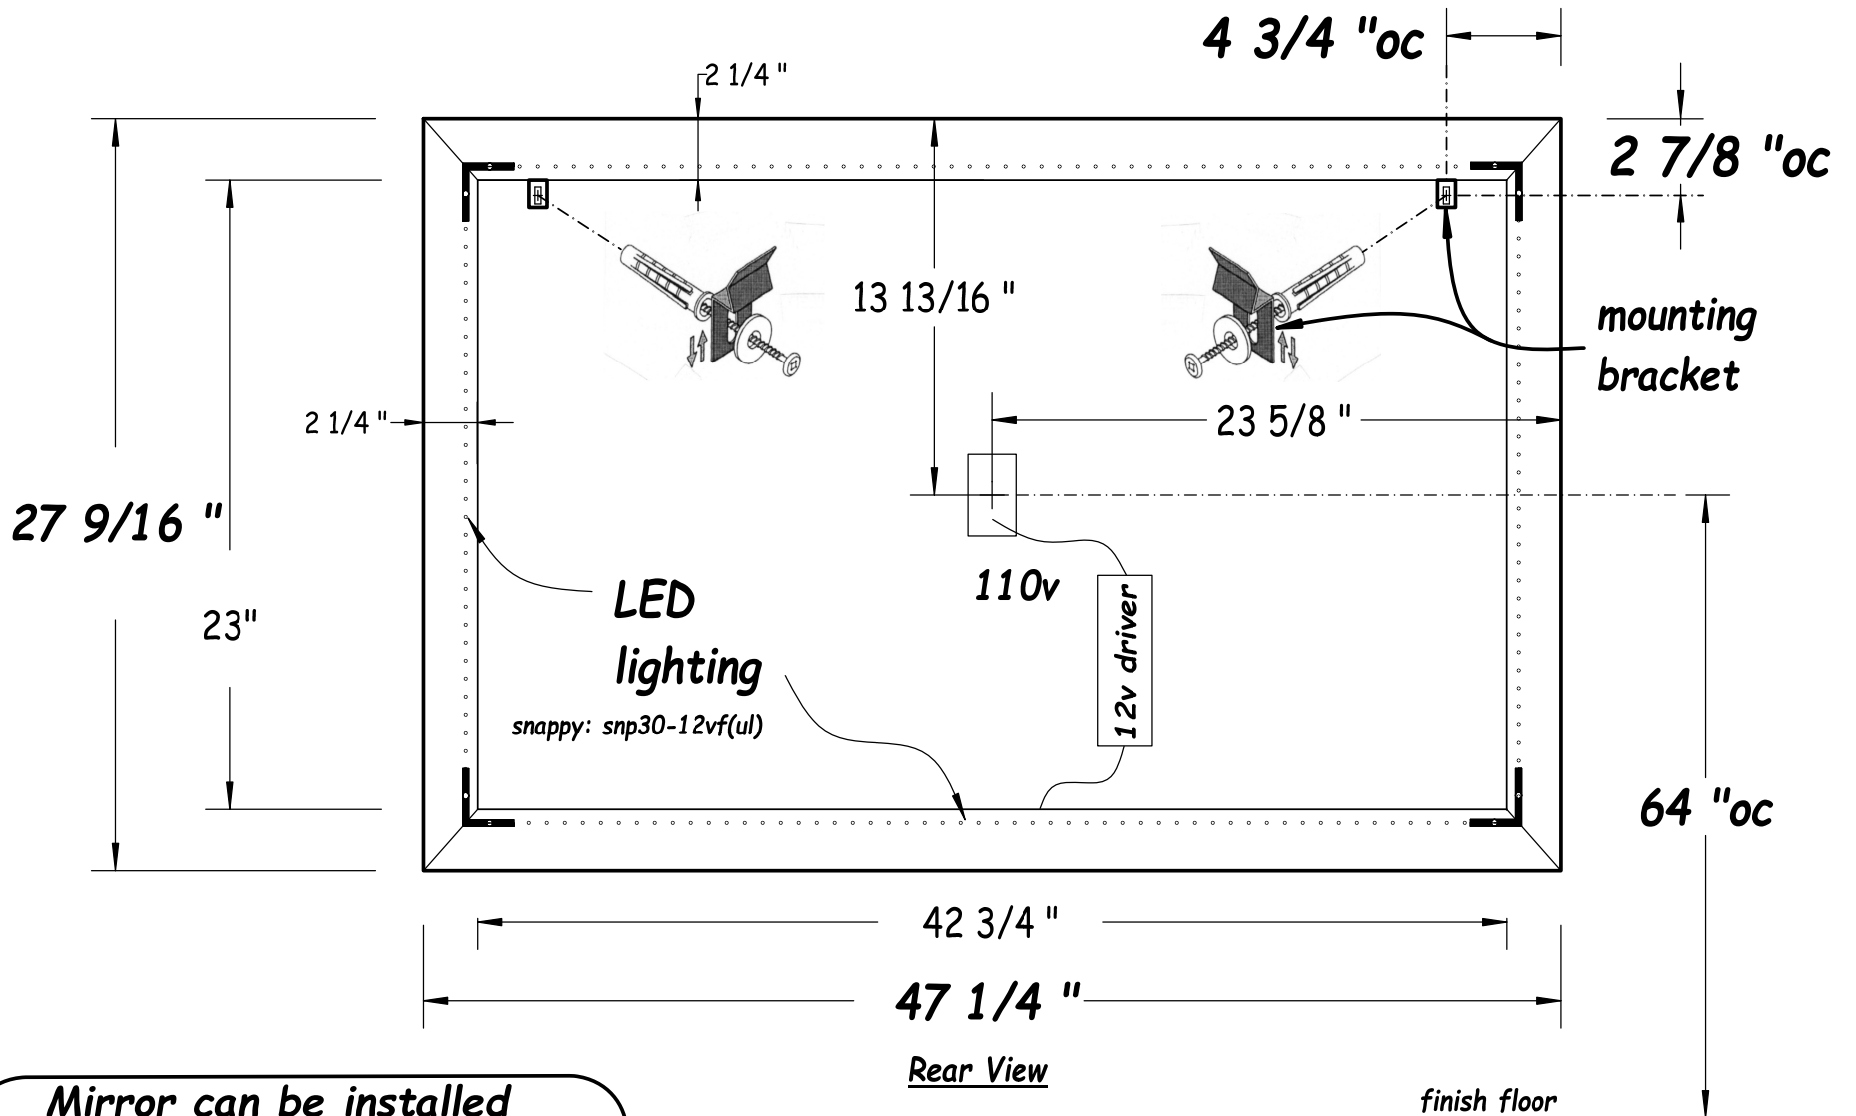

*Hastings*  
Tile & Bath

*Luna free mirror 120x70cm*  
*LED backlit mirror*

HASTING TILE AND BATH  
711-8 KOEHLER AVE  
RONKONKOMA, NY 11779  
1-800-351-0038

DATE: 8/16/22  
BY: mjh

pg 1/3

Mirror can be installed on LONG or SHORT side.

- LED lighting must be hardwired to a wall switch -

Front View

Section View

Section View

**- LED lighting must be hardwired to a wall switch -**