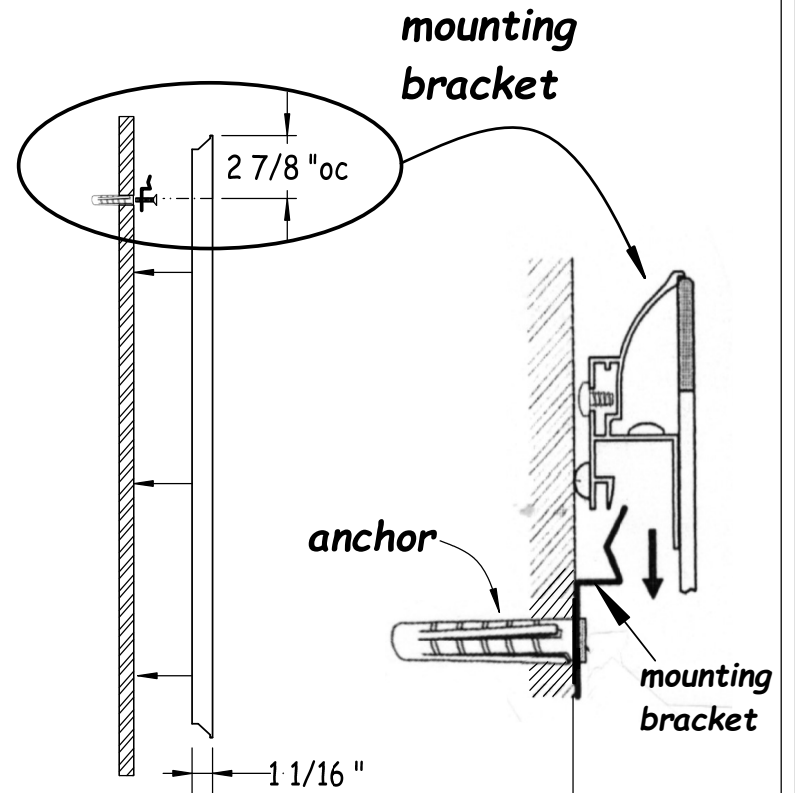

Hastings
Tile & Bath

Luna free mirror 105x70cm
LED backlit mirror

HASTING TILE AND BATH
711-8 KOEHLER AVE
RONKONKOMA, NY 11779
1-800-351-0038

DATE: 8/16/22
BY: mjh

pg 1/3

Mirror can be installed on LONG or SHORT side.

- LED lighting must be hardwired to a wall switch -

Front View

Section View

Section View

- LED lighting must be hardwired to a wall switch -