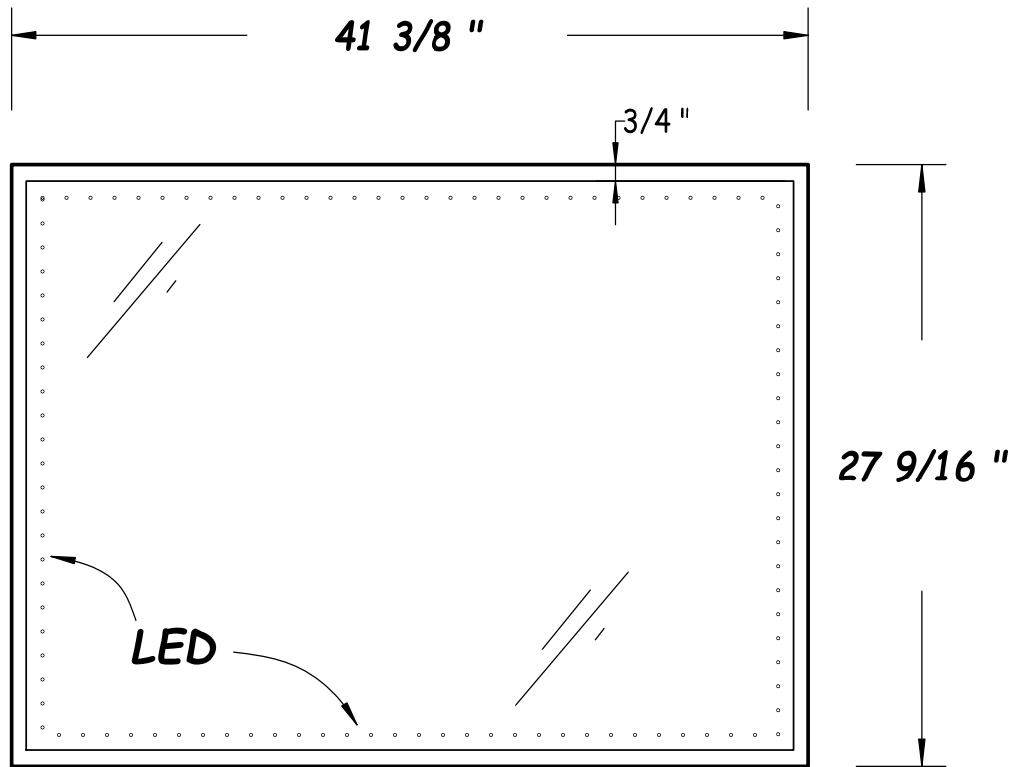

Front View

- LED lighting must be hardwired to a wall switch -