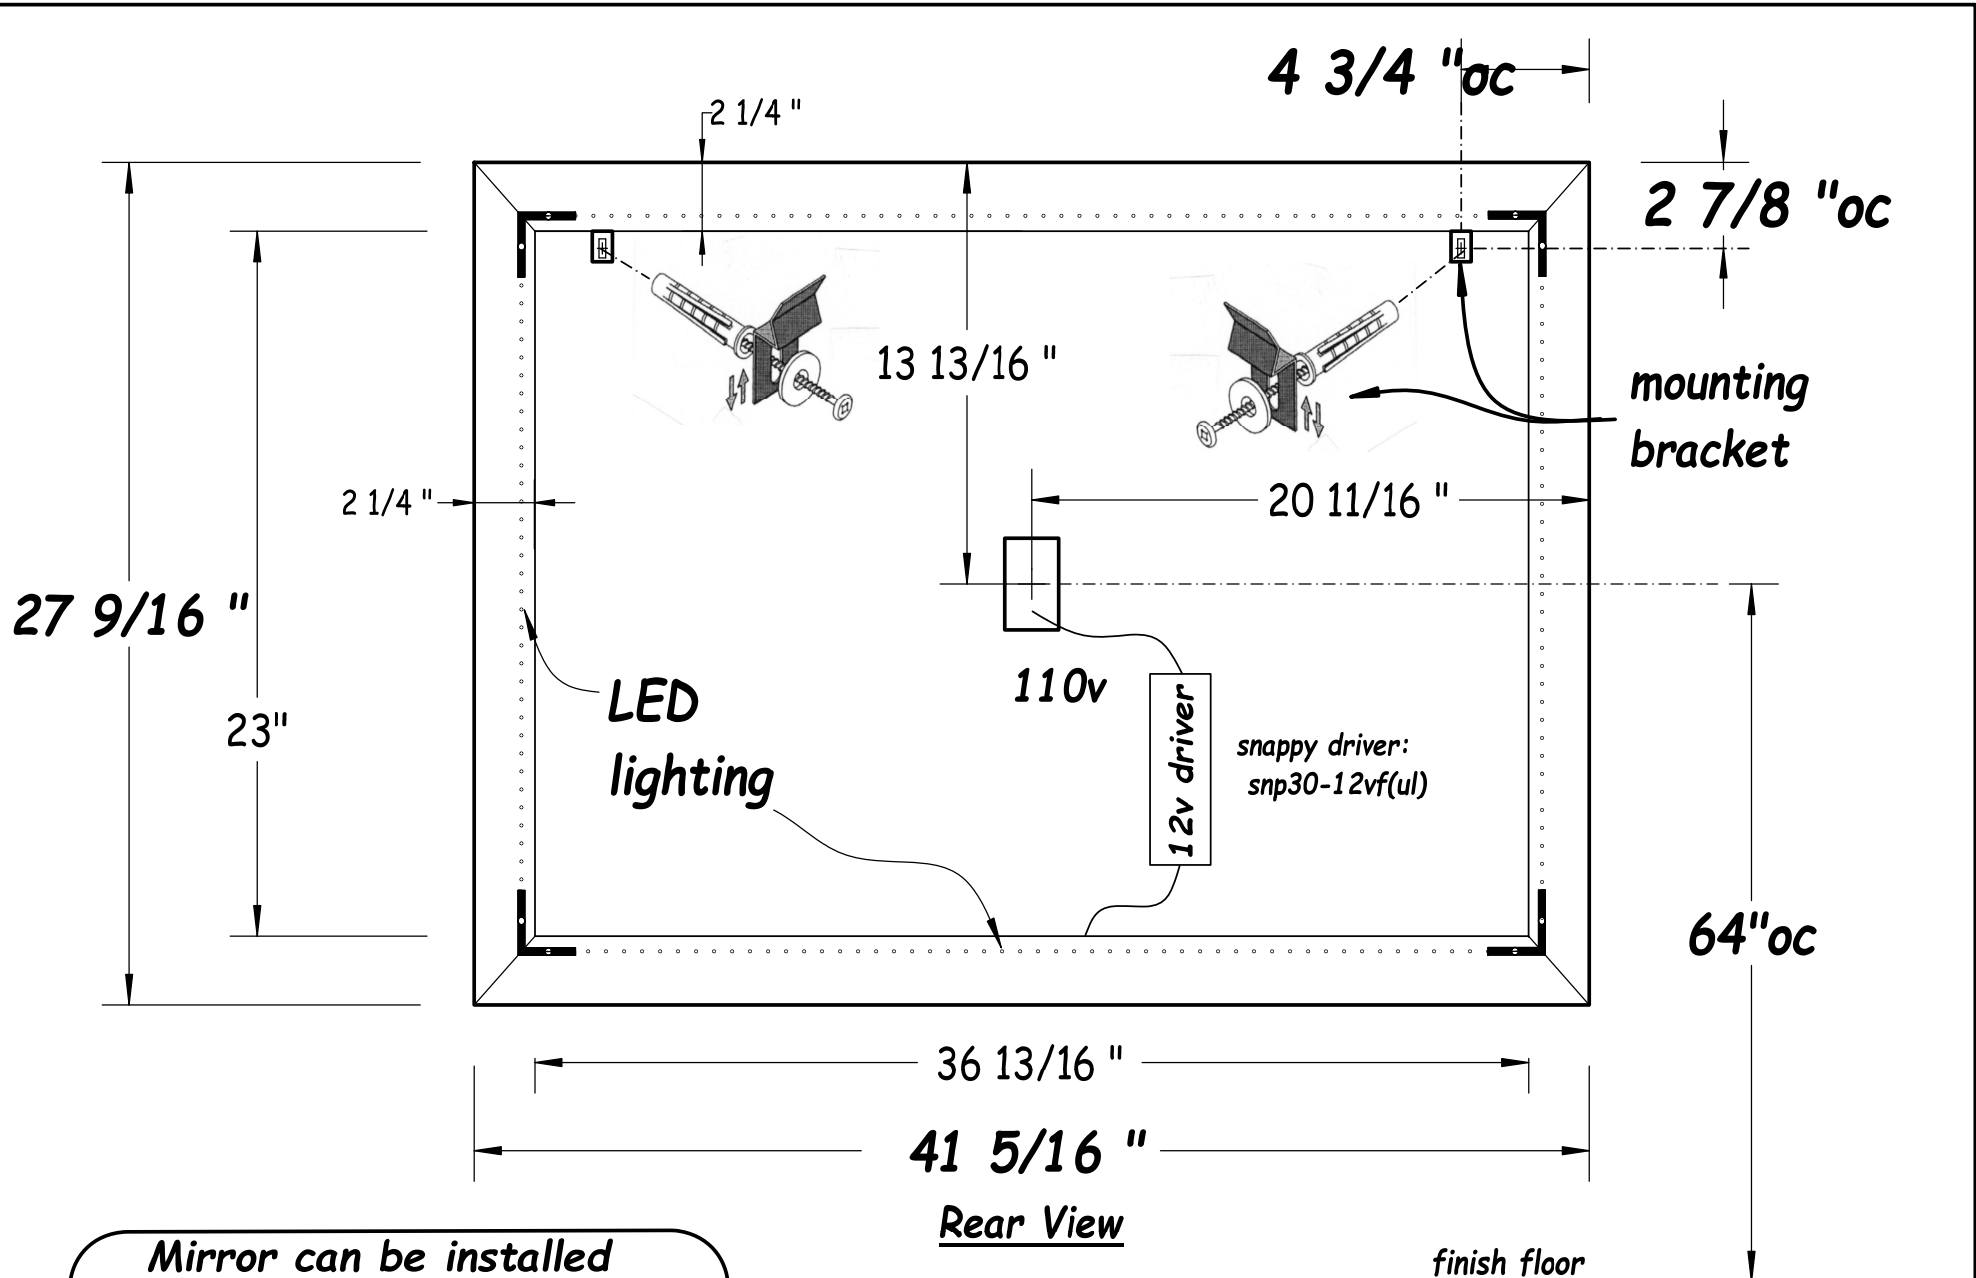

Hastings
Tile & Bath

Luna free mirror 105x70cm
LED backlit mirror

HASTING TILE AND BATH
711-8 KOEHLER AVE
RONKONKOMA, NY 11779
1-800-351-0038

DATE: 8/16/22
BY: mjh

pg 1/3

Mirror can be installed on LONG or SHORT side.

- LED lighting must be hardwired to a wall switch -

Front View

Section View

Section View

- LED lighting must be hardwired to a wall switch -