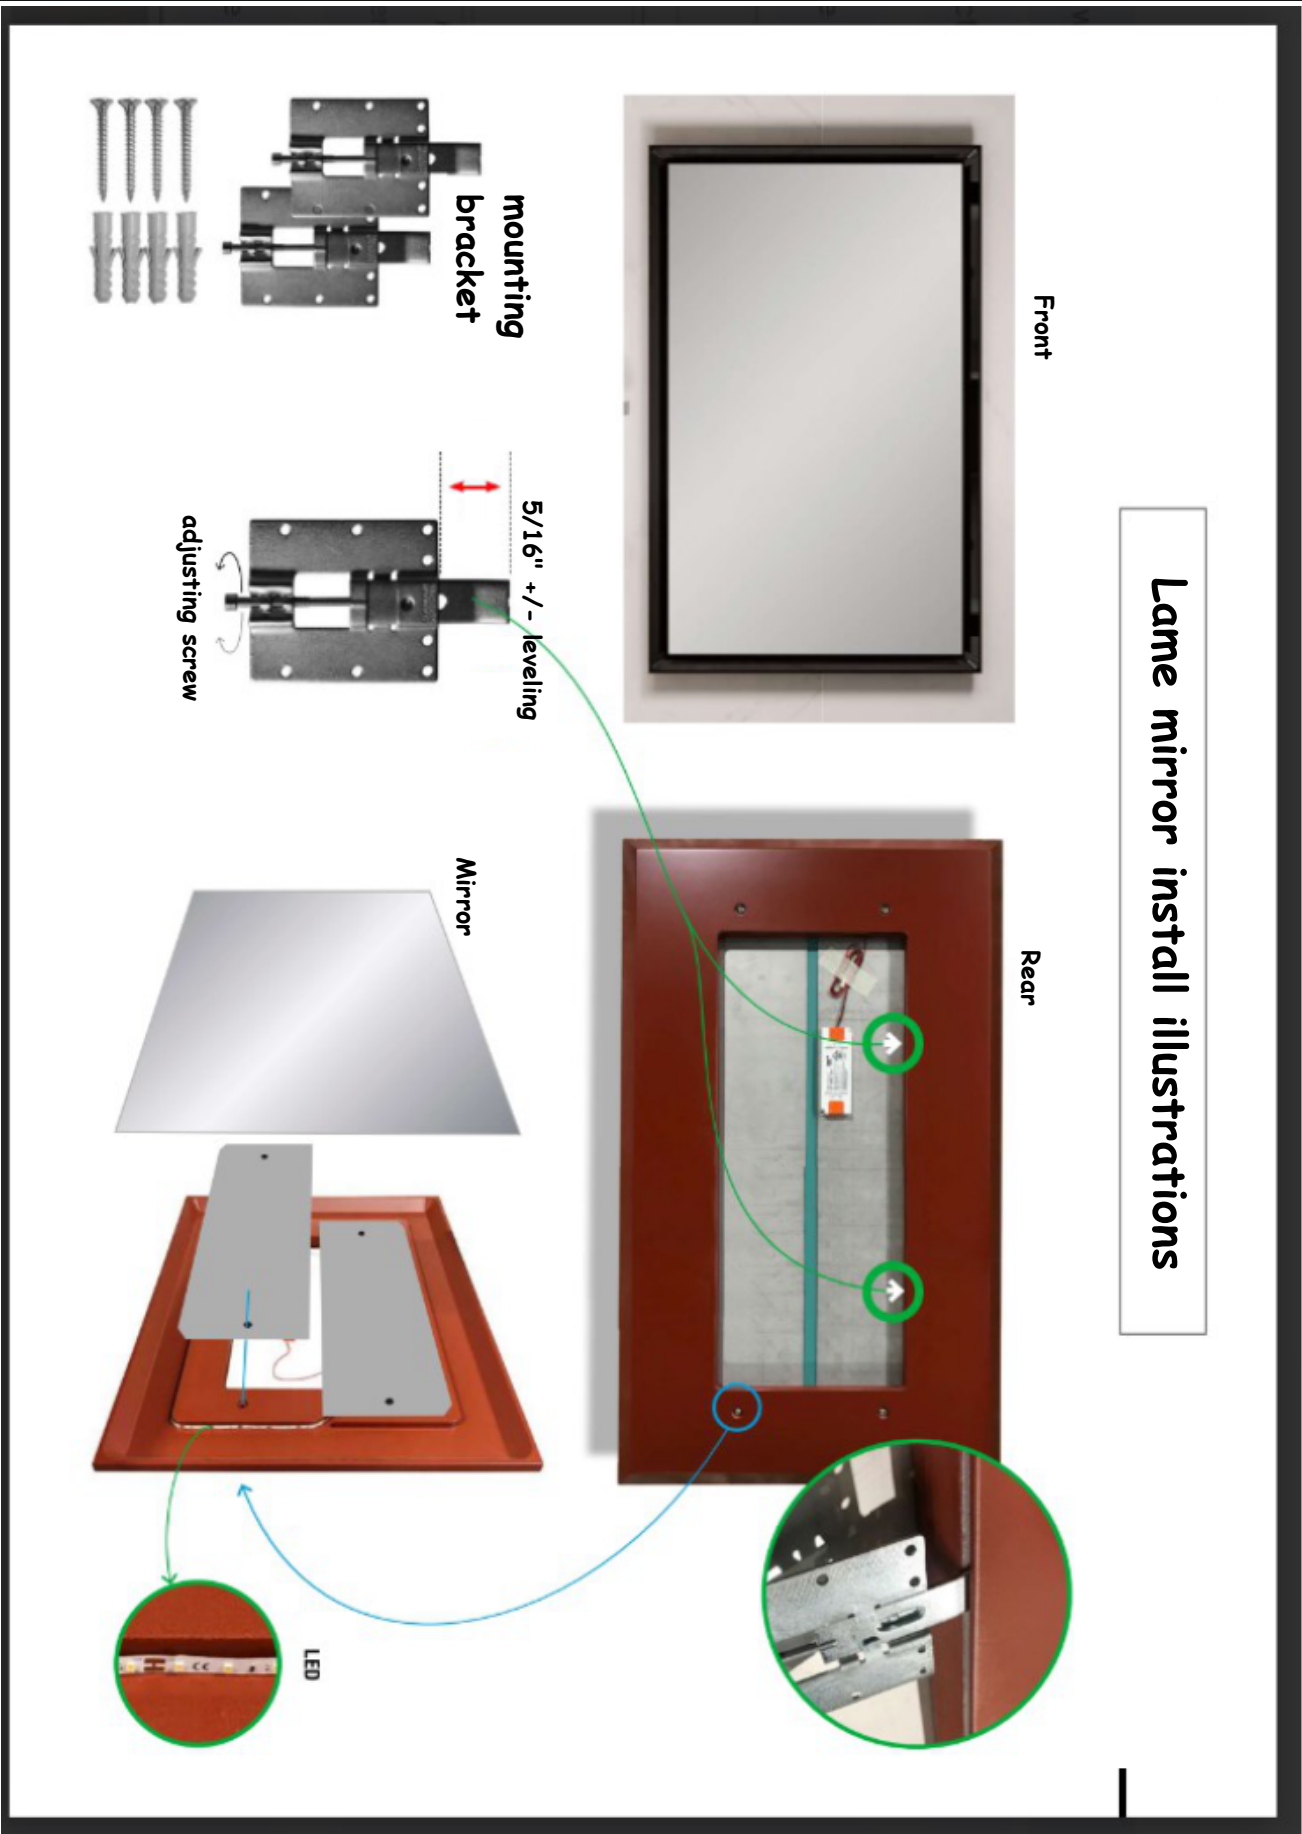

# Lame mirror install illustrations

- HARDWIRED LED MIRROR  
TO WALL SWITCH. -

finish floor