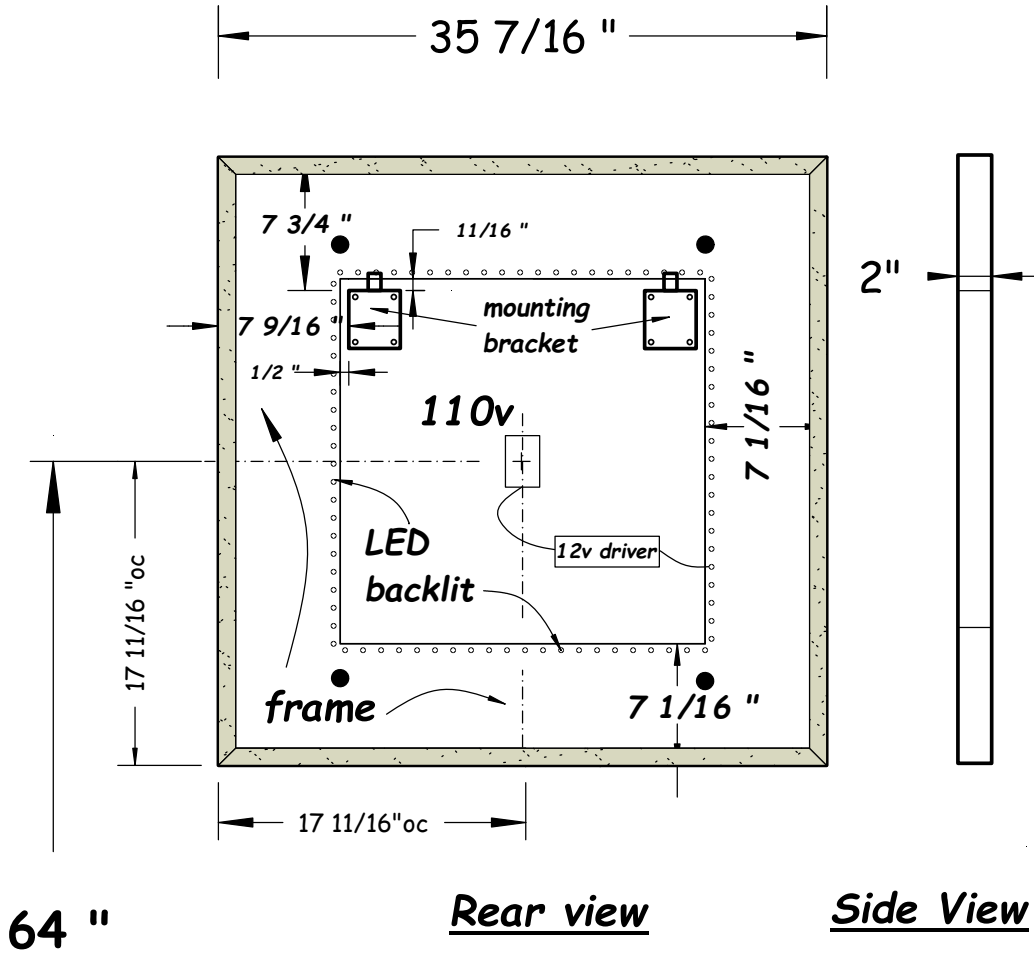

# Lame mirror install illustrations

- HARDWIRED LED MIRROR  
TO WALL SWITCH. -

finish floor