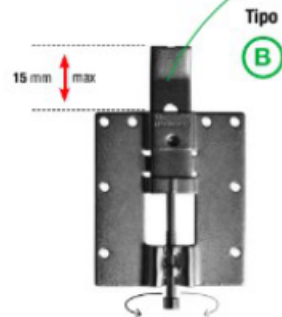

Front View

- HARDWIRED LED MIRROR  
TO WALL SWITCH. -

Side View

Rear view

QUOTE E INFORMAZIONI

Fronte

Retro

Ferramenta / Attaccaglia