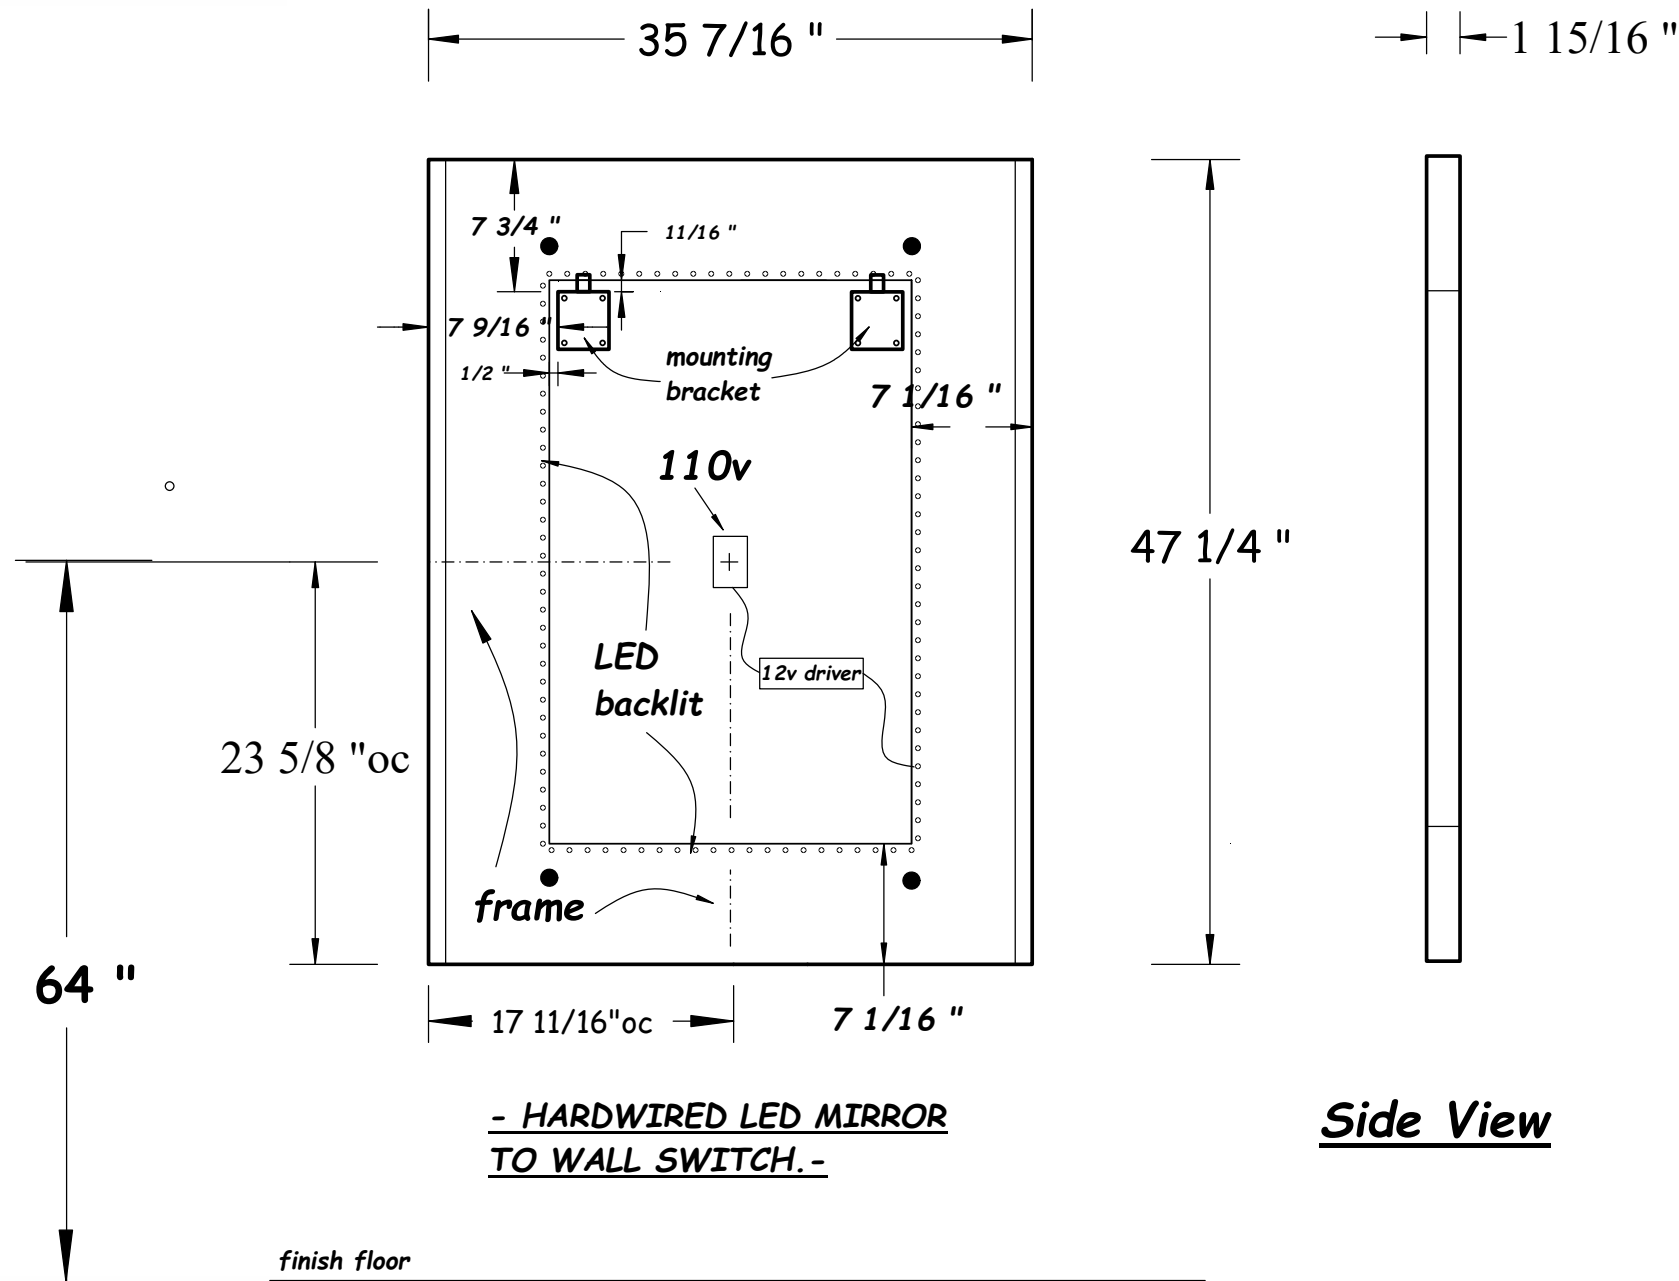

Front View

- HARDWIRED LED MIRROR  
TO WALL SWITCH. -

Side View

Rear view

QUOTE E INFORMAZIONI

Fronte

Retro

Ferramenta / Attaccaglia