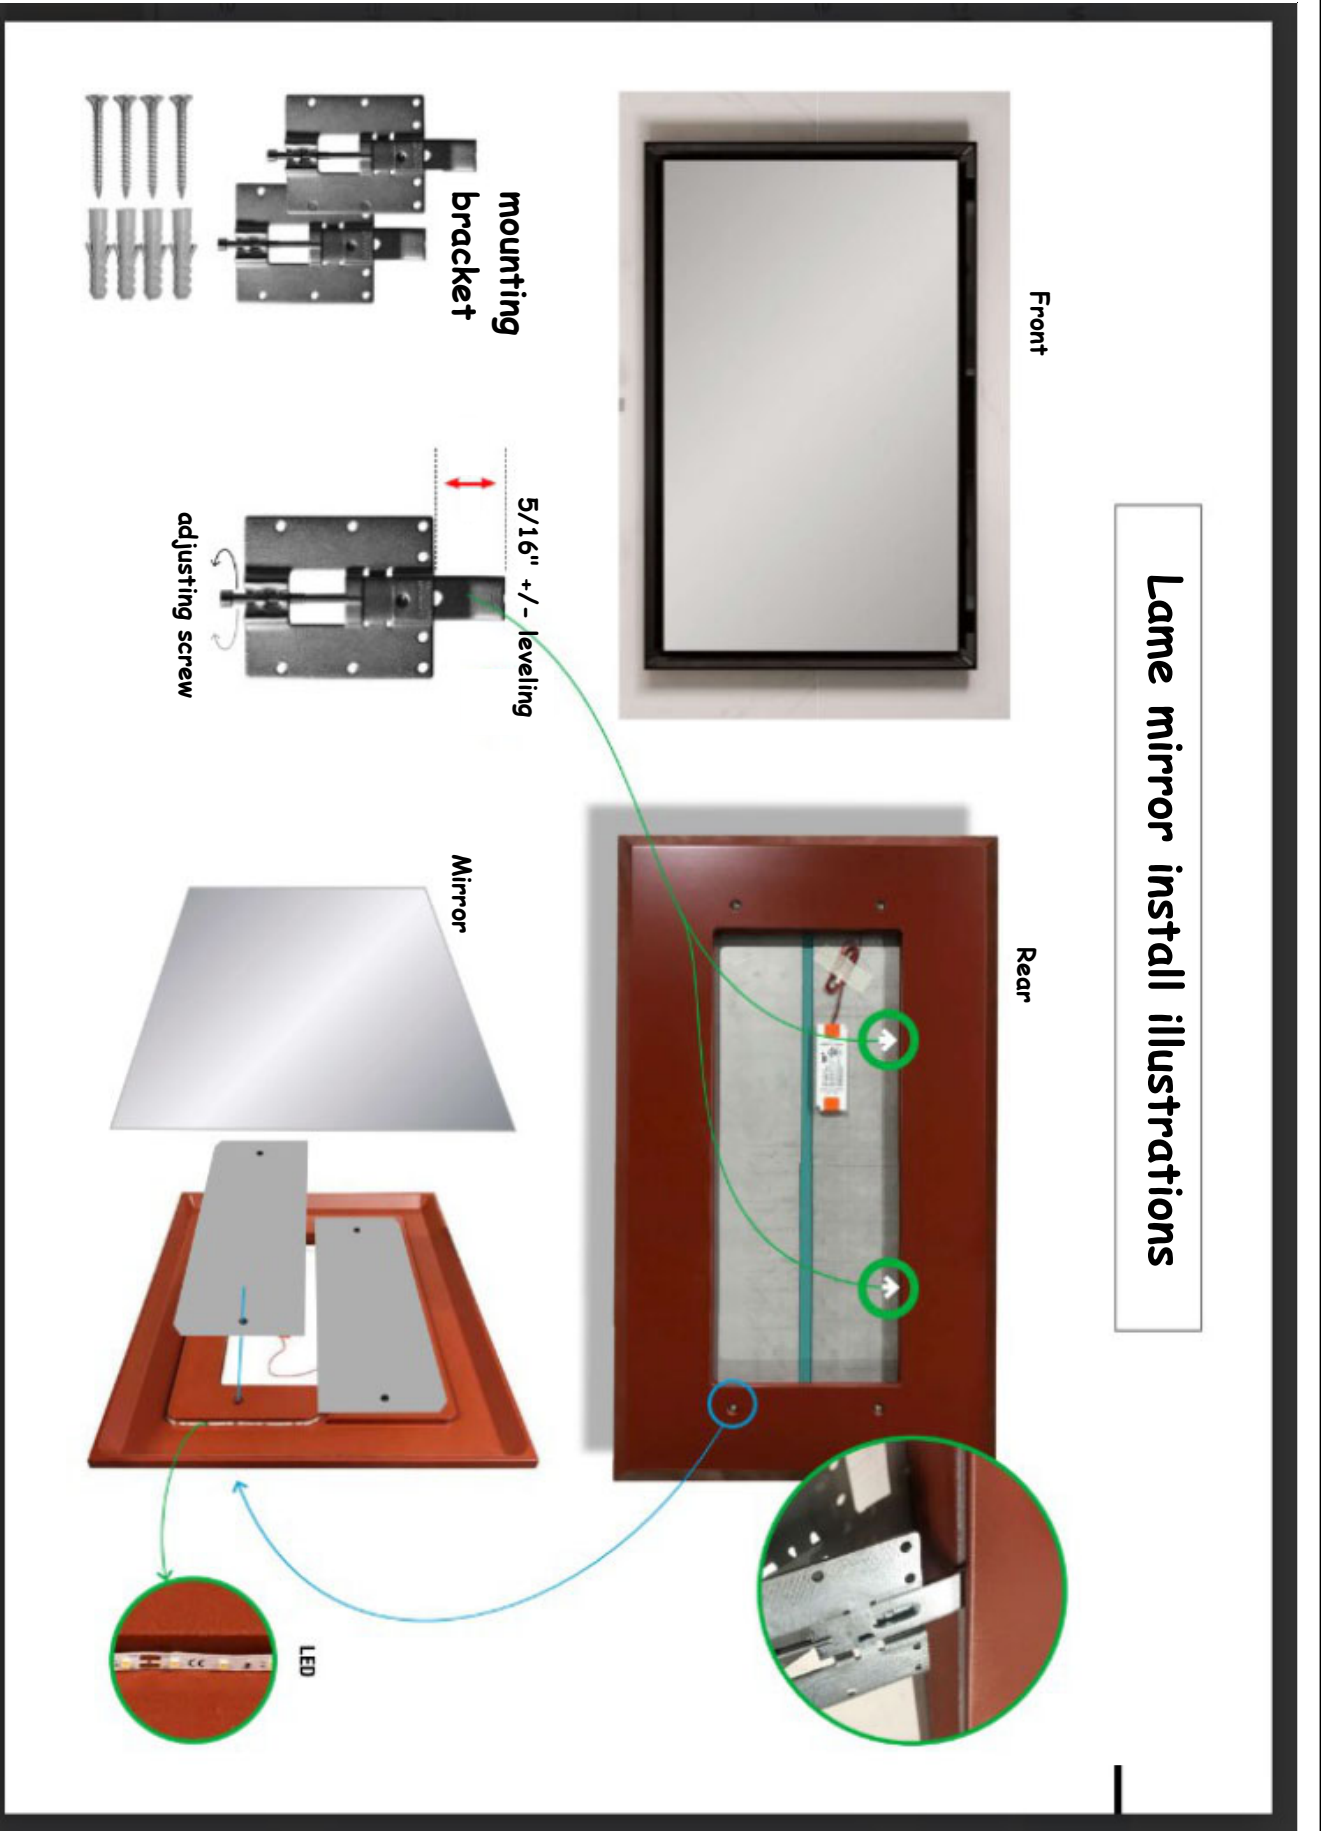

Lame mirror install illustrations

HASTINGS
bath collection

**Lame 140x90 mirror
LED lighting**

HASTINGS TILE & BATH
711-8 KOEHLER AVE
RONKONKOMA, NY 11779
1-800-351-0038

12/20/24 pg 2/2
MJH

64 "

finish floor

MIRROR CAN BE INSTALLED IN TWO POSITIONS,
 ROTATE 90 DEGREES.
HARDWIRED LED MIRROR
TO WALL SWITCH.-