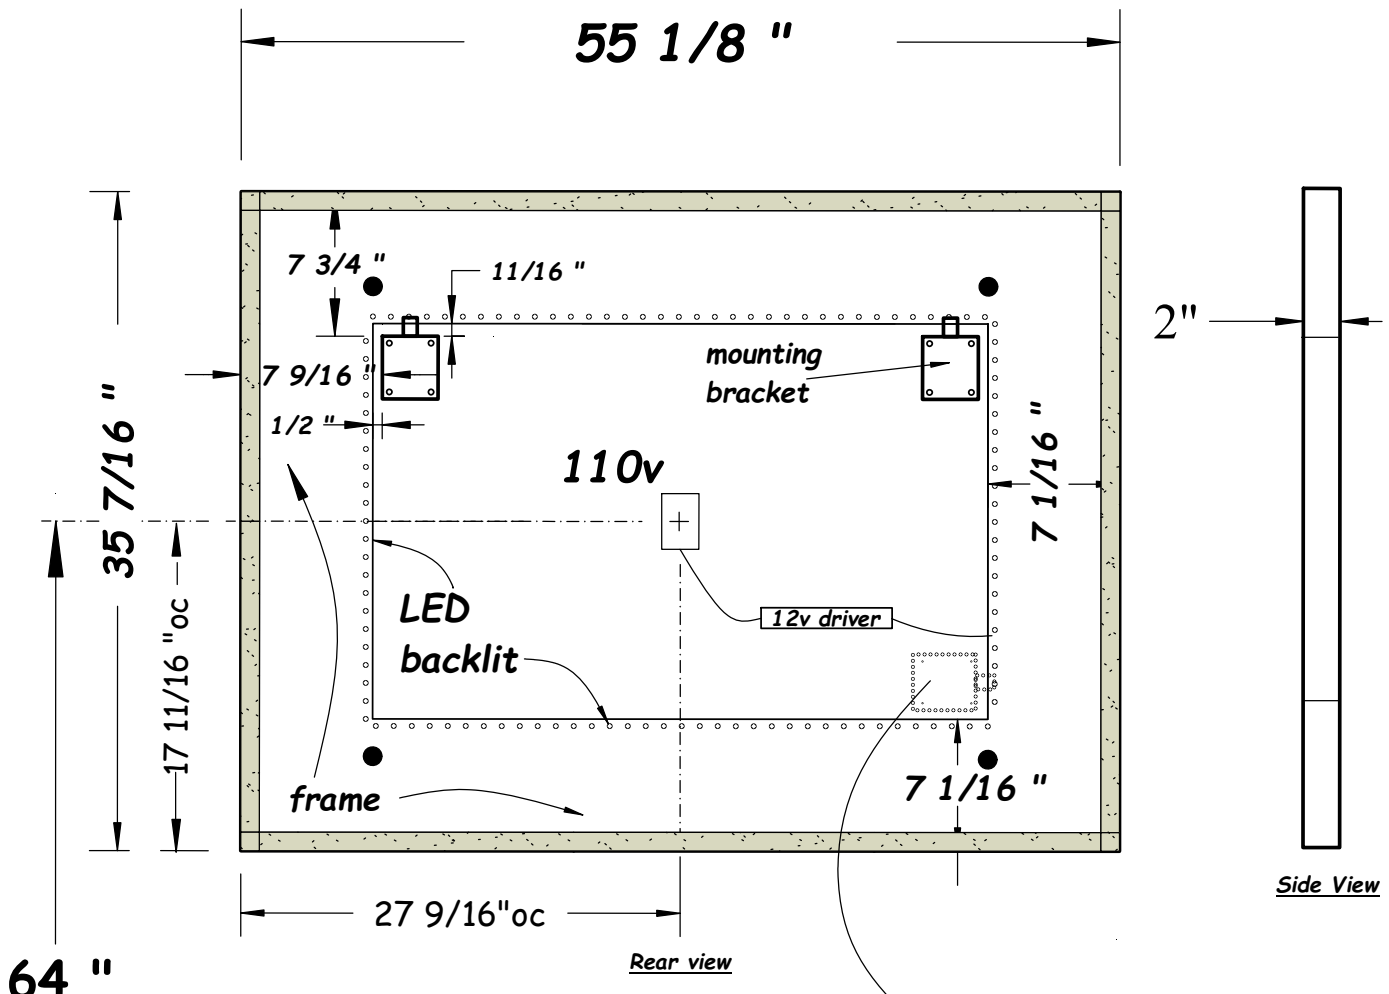

Lame mirror install illustrations

HASTINGS
bath collection

**Lame 140x90 mirror
LED lighting**

HASTINGS TILE & BATH
711-8 KOEHLER AVE
RONKONKOMA, NY 11779
1-800-351-0038

12/20/24 pg 2/2
MJH

64 "

finish floor

MIRROR CAN BE INSTALLED IN TWO POSITIONS,
 ROTATE 90 DEGREES.
HARDWIRED LED MIRROR
TO WALL SWITCH.-