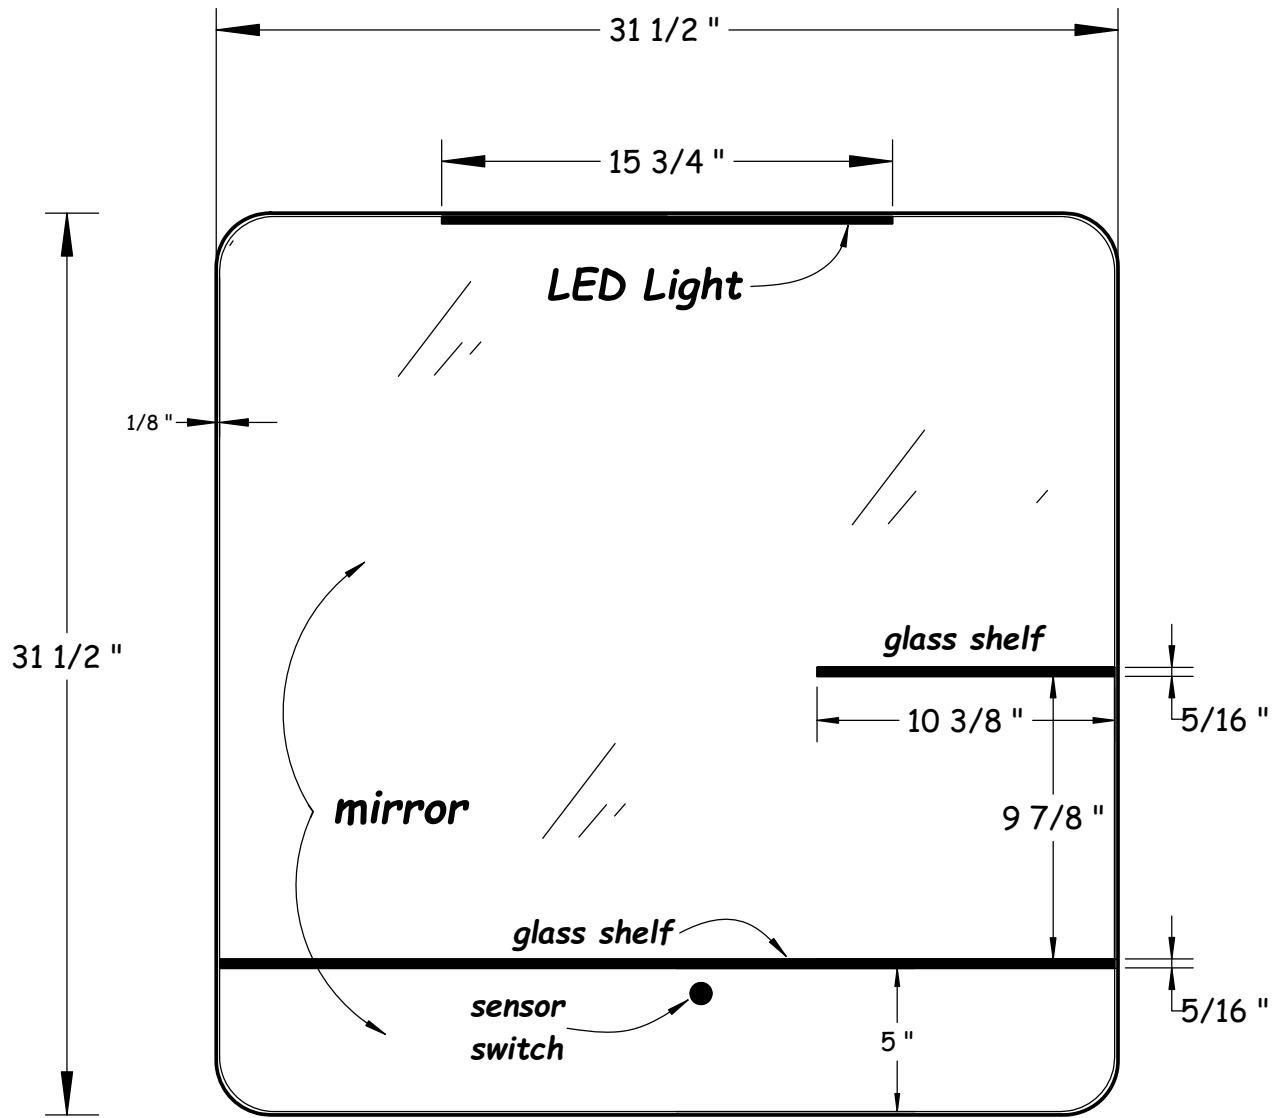

Side View

Rear View

**HASTINGS**  
bath collection

**Sonia 80x80cm mirror**  
**Mounting spec's**

HASTING BATH COLLECTION  
711-8 KOEHLER AVE  
RONKONKOMA, NY 11779  
1-800-351-0038

DATE: 9/12/24

BY: MJH

pg 2/3