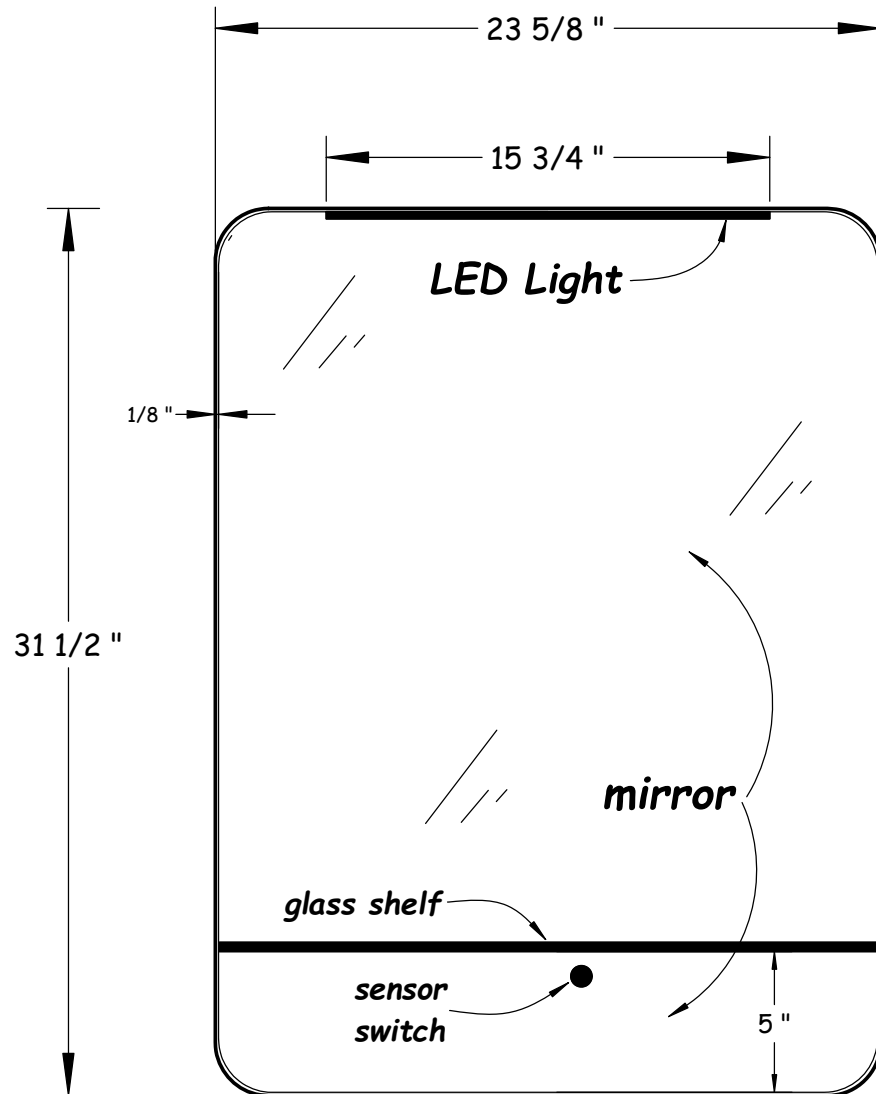

HASTINGS
bath collection

Sonia Mirror 60 x 80cm
mounting spec's

HASTING BATH COLLECTION
711-8 KOEHLER AVE
RONKONKOMA, NY 11779
1-800-351-0038

DATE: 9/12/24

BY: MJH

Front View