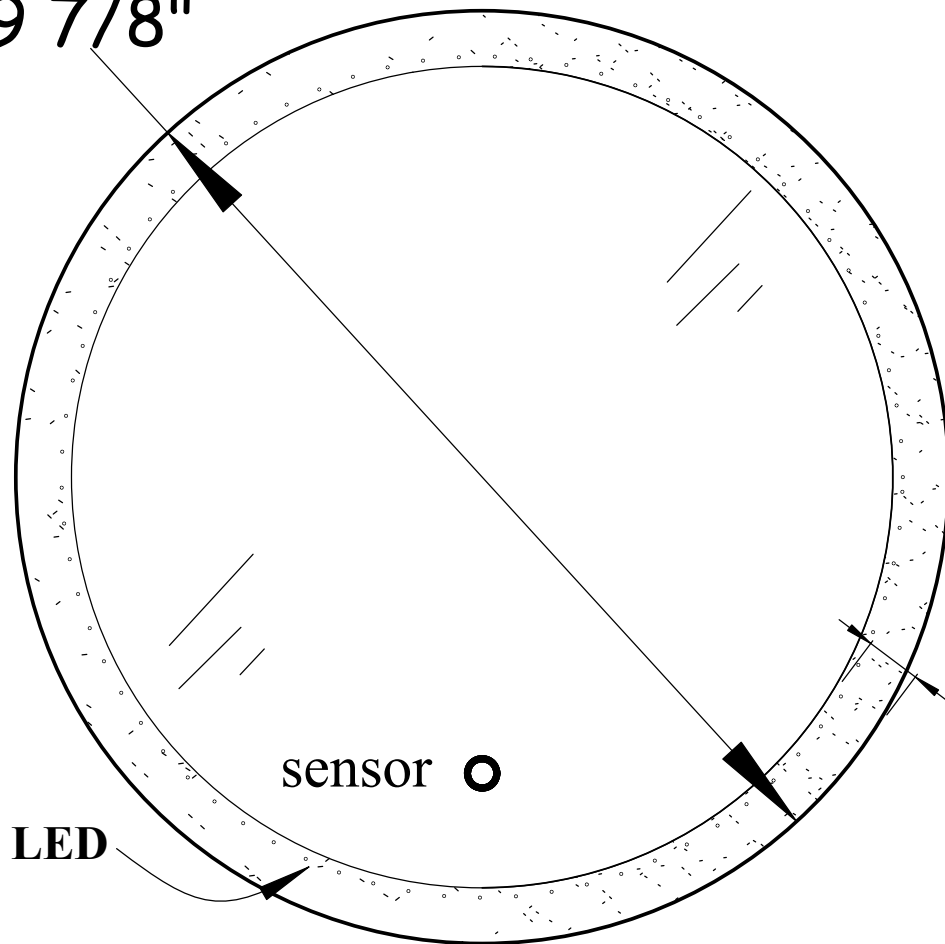

Rear View

19 7/8"

sensor ○

LED

Front View

6 1/4"

mirror

1 3/16"
frosted

mounting
bracket

anchors

wall

2"

Side View