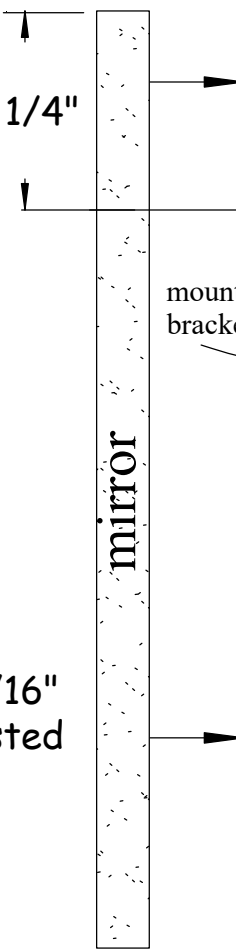

Rear View

19 7/8"

sensor ○

LED

Front View

6 1/4"

mirror

1 3/16"
frosted

mounting
bracket

anchors

wall

2"

Side View