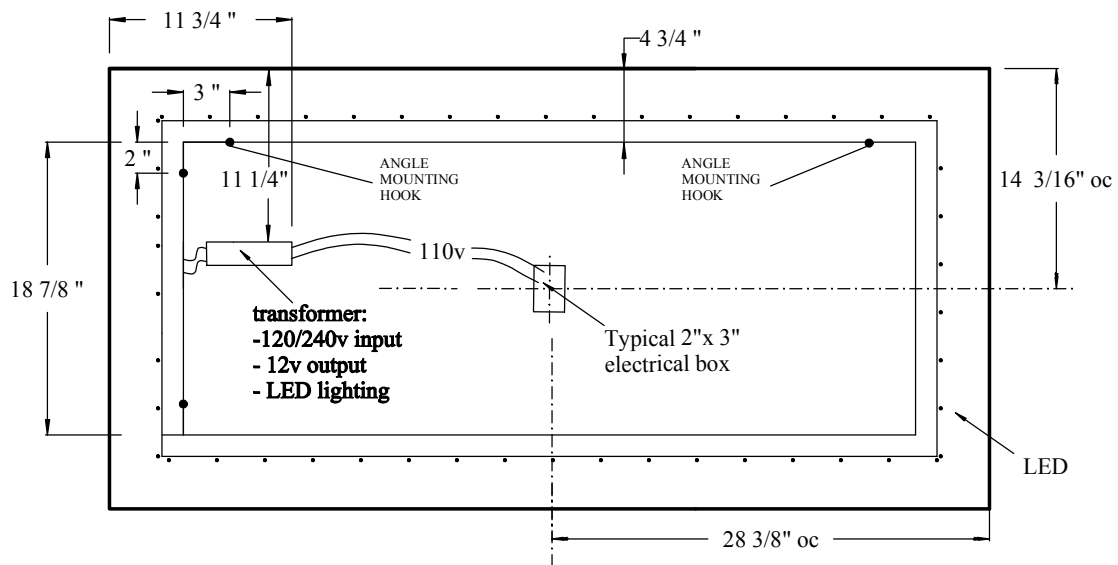

HASTINGS TILE & BATH

Cadre Mirror

- LED - Surface mounted Mirror
- Code: cadre-m-144
- Size: 144 x 72cm

- Note:
- Perimeter LED lighting
 - Mirror can be installed in horizontal or vertical position.