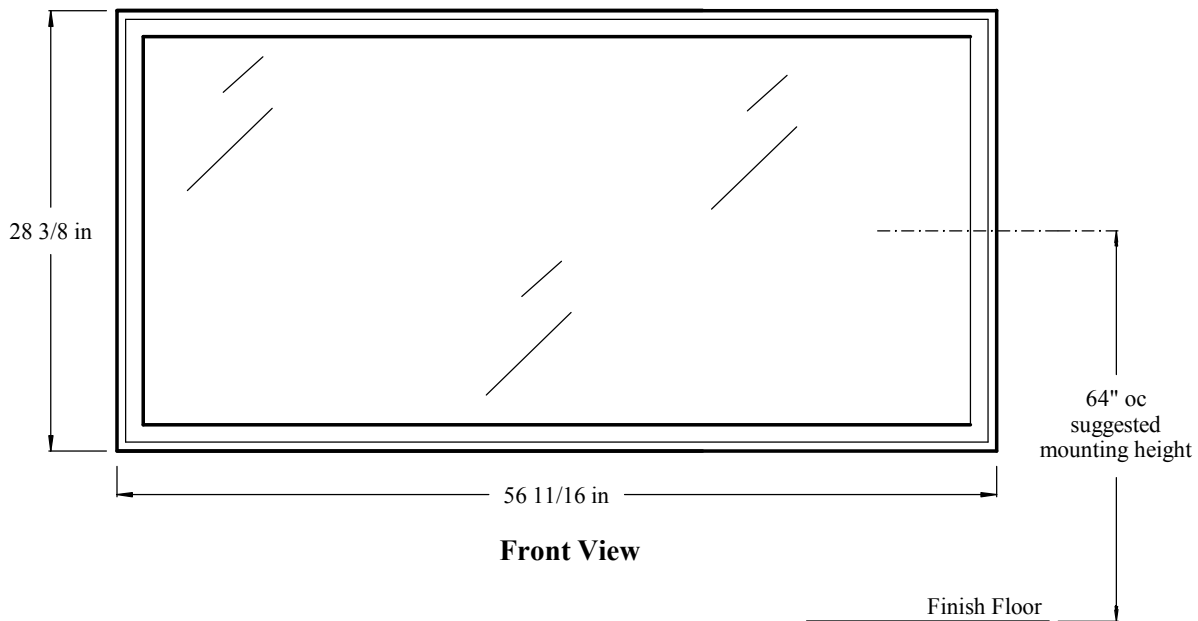

HASTINGS TILE & BATH

Cadre Mirror

- LED - Surface mounted Mirror
- Code: cadre-m-144
- Size: 144 x 72cm

- Note:
- Perimeter LED lighting
 - Mirror can be installed in horizontal or vertical position.