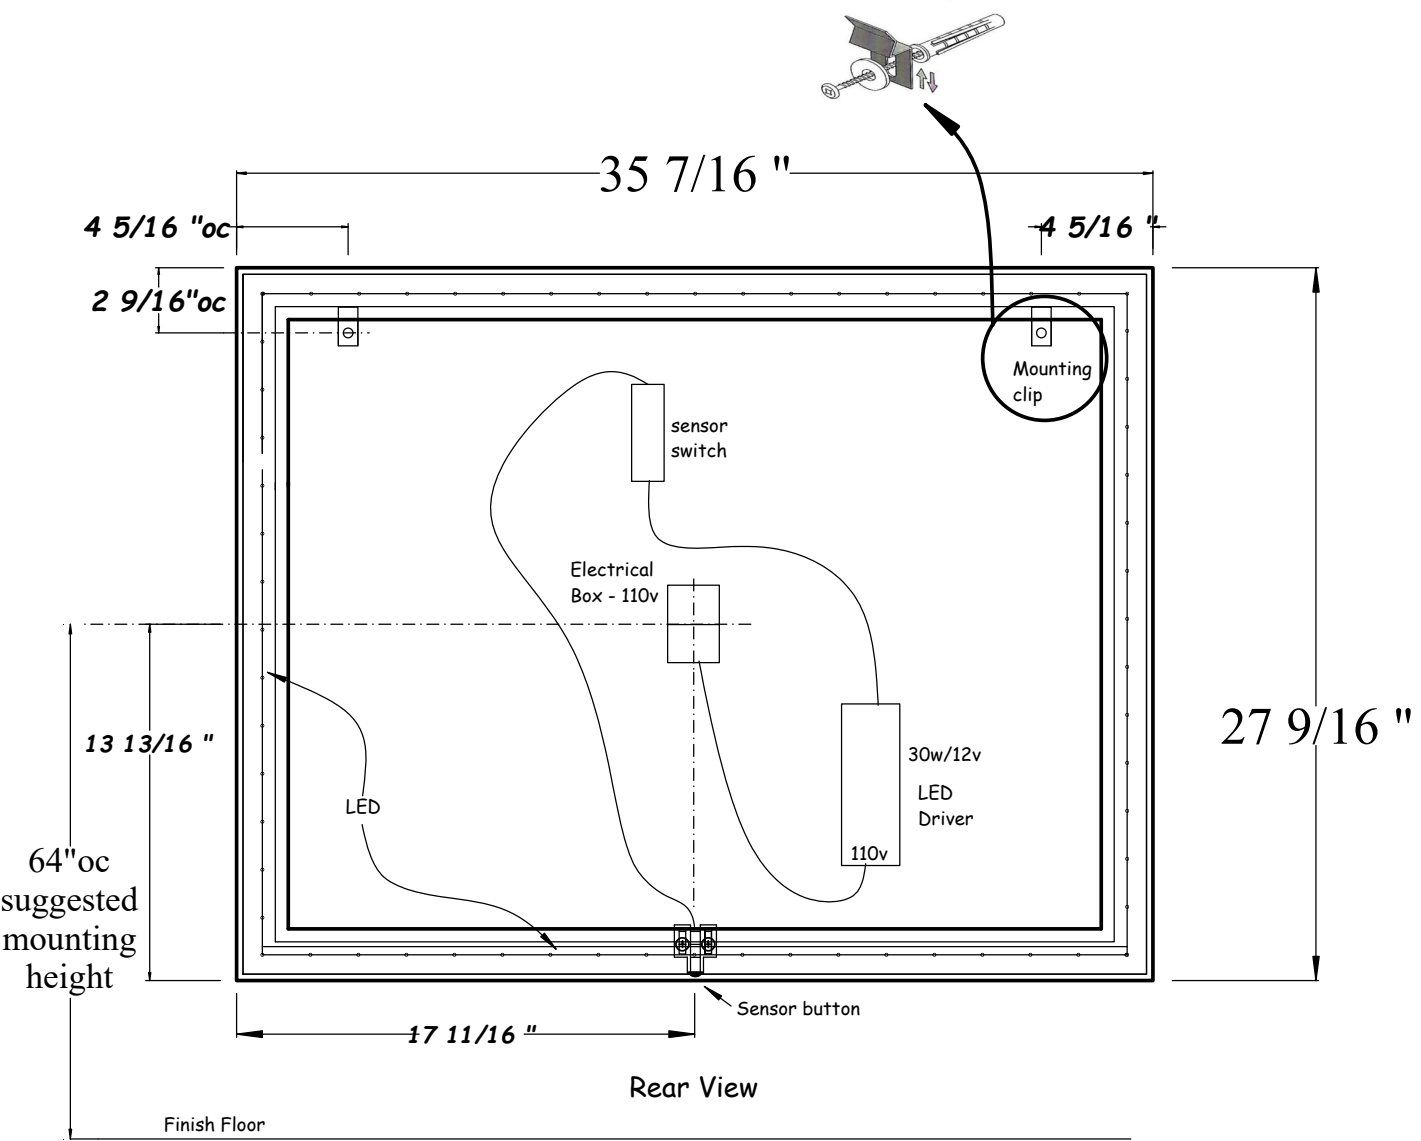

Hastings
Tile & Bath

Aurora mirror 90 x 70cm
backlit 4500K LED w/ sensor switch

HASTINGS TILE & BATH
711-8 KOEHLER AVE
RONKONKOMA, NY 11779
1-800-351-0038

DATE: 1/12/23

BY: **mjh**

PG: 1/3

Hastings
Tile & Bath

Aurora mirror 90 x 70cm
mounting spec's

HASTINGS TILE & BATH
711-8 KOEHLER AVE
RONKONKOMA, NY 11779
1-800-351-0038

DATE: 1/12/23
BY: **mjh** PG: 2/3